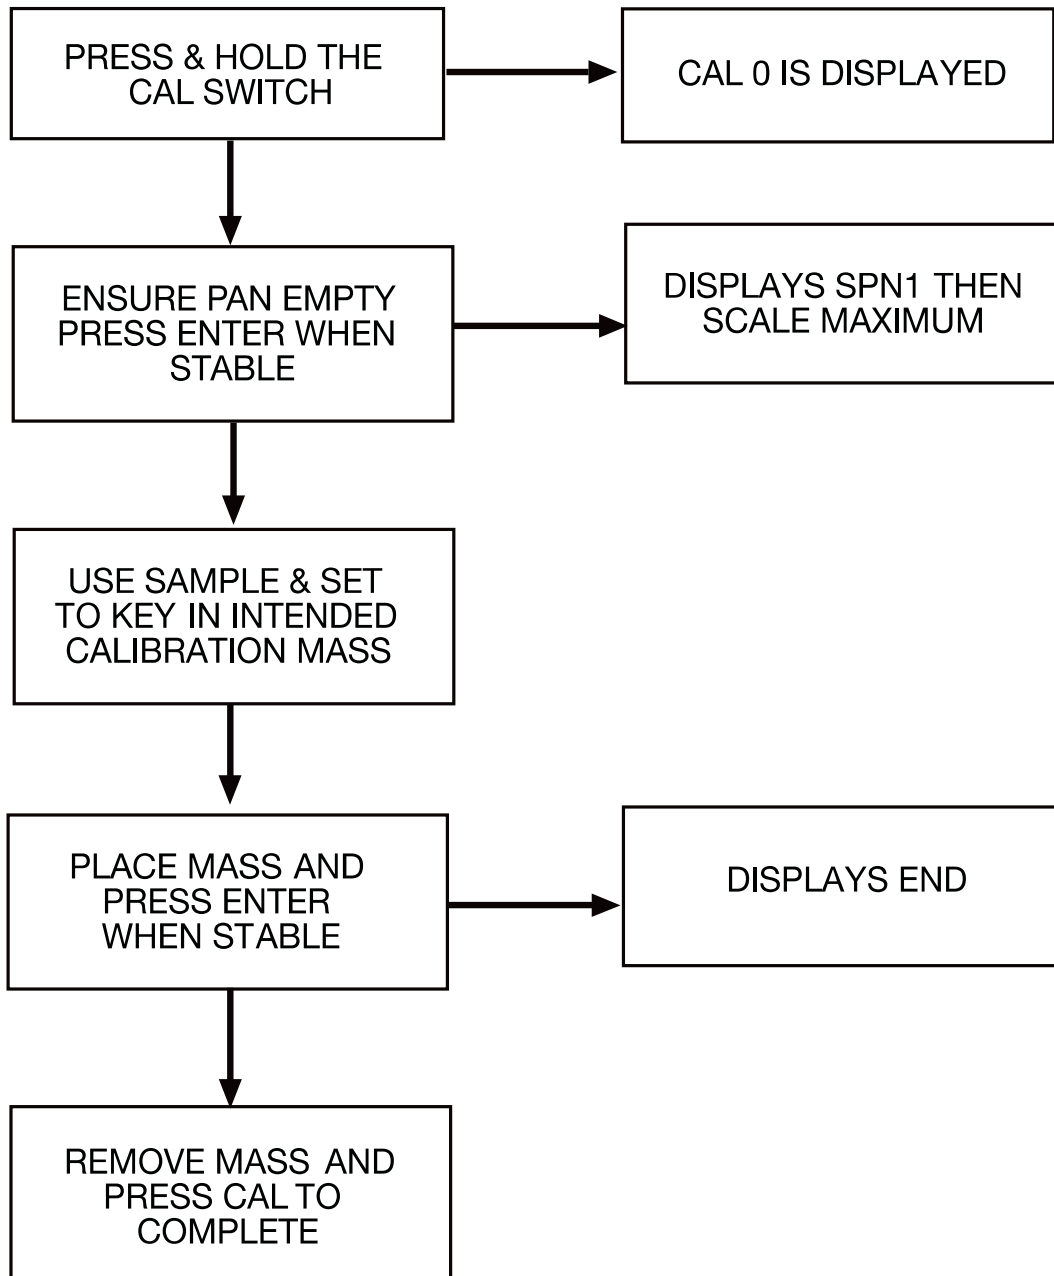

Simple Calibration Flow Chart