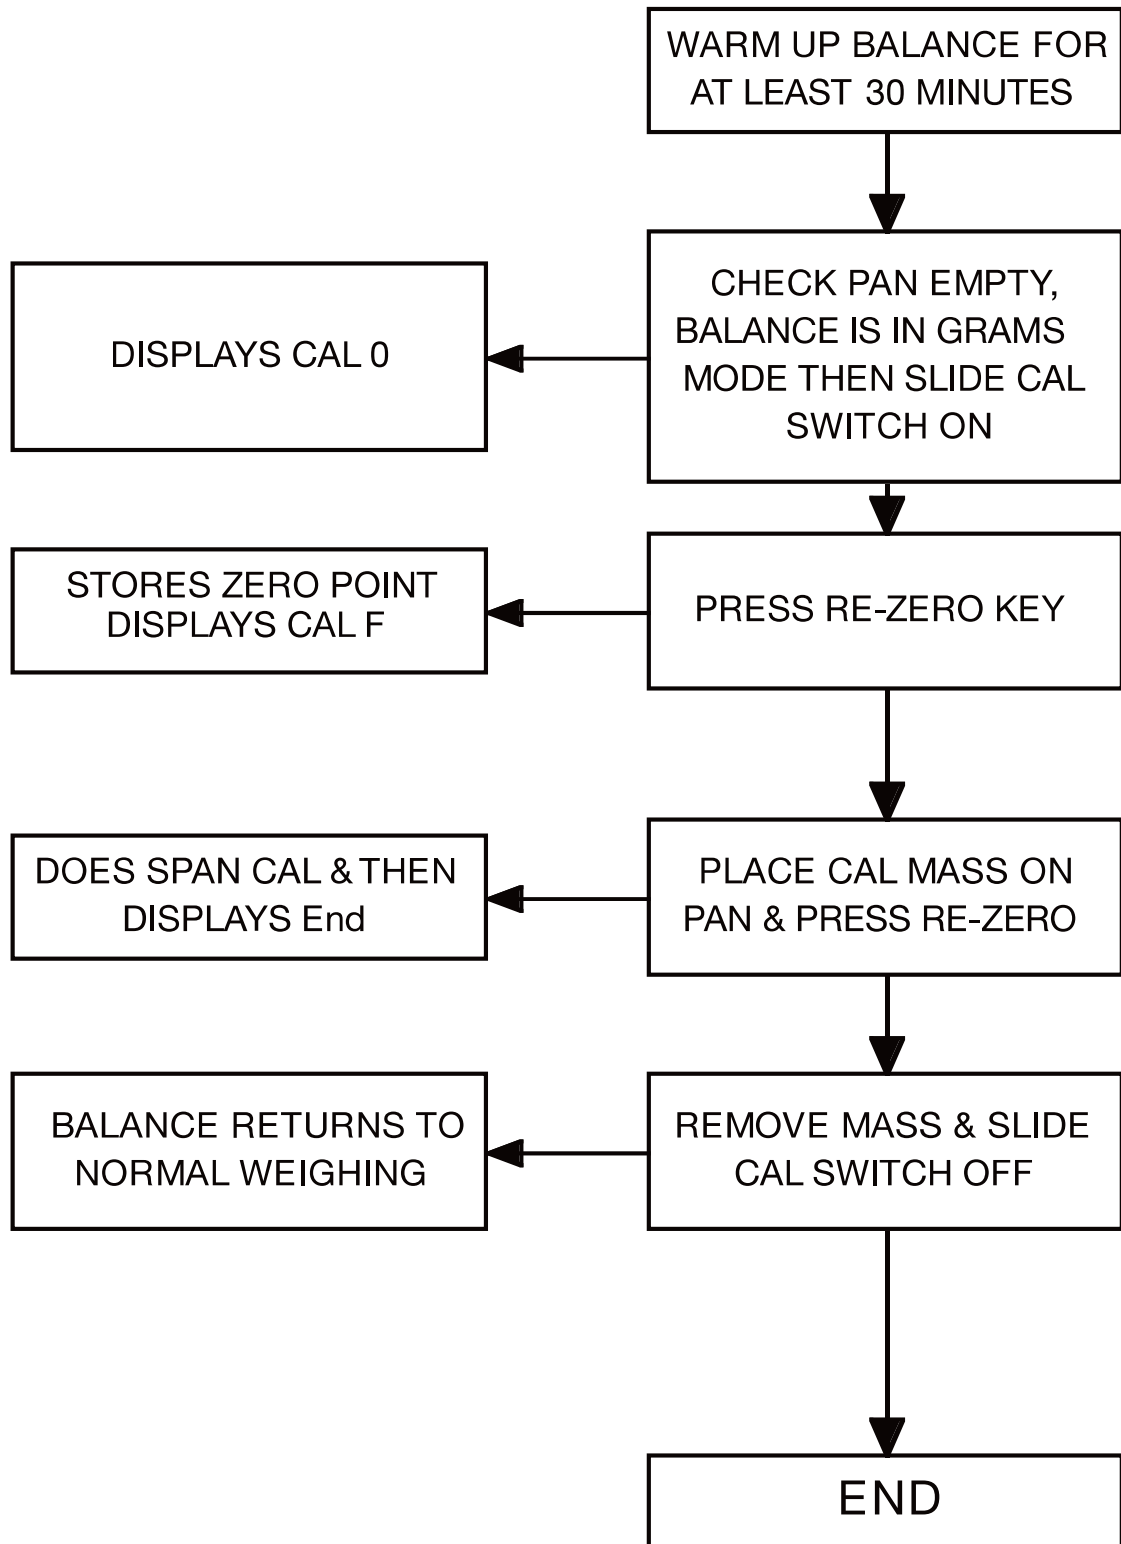

Simple Calibration Flow Chart

Simple Calibration Flow Chart

AD-4212C Series

Simple Calibration Flow Chart

Simple Calibration Flow Chart

EK-G/EW-G Series

Simple Calibration Flow Chart

A&D Company, Limited