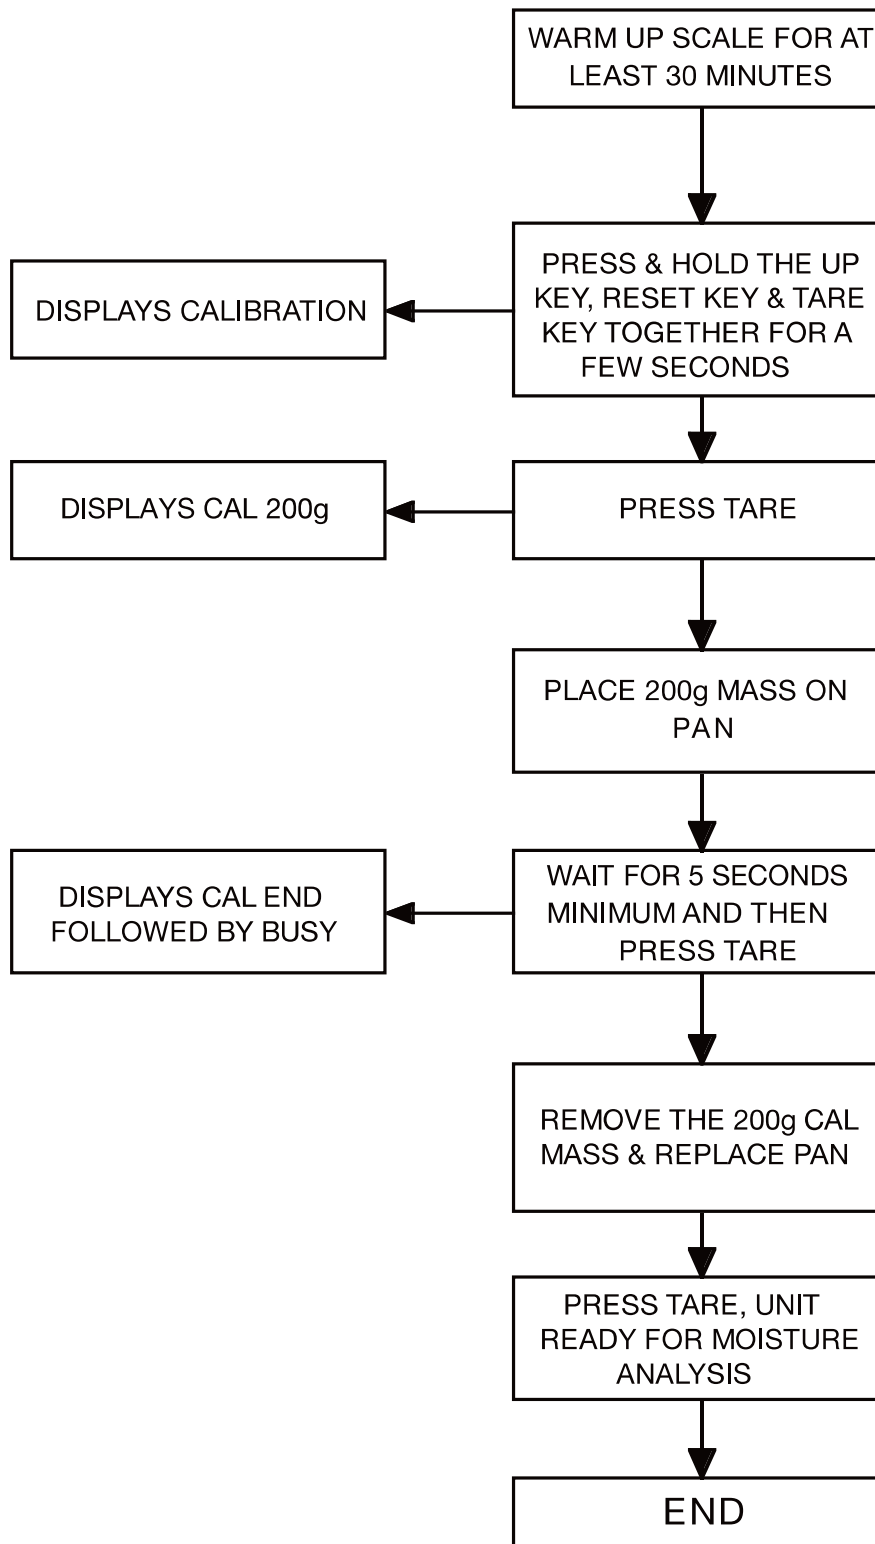

Simple Calibration Flow Chart