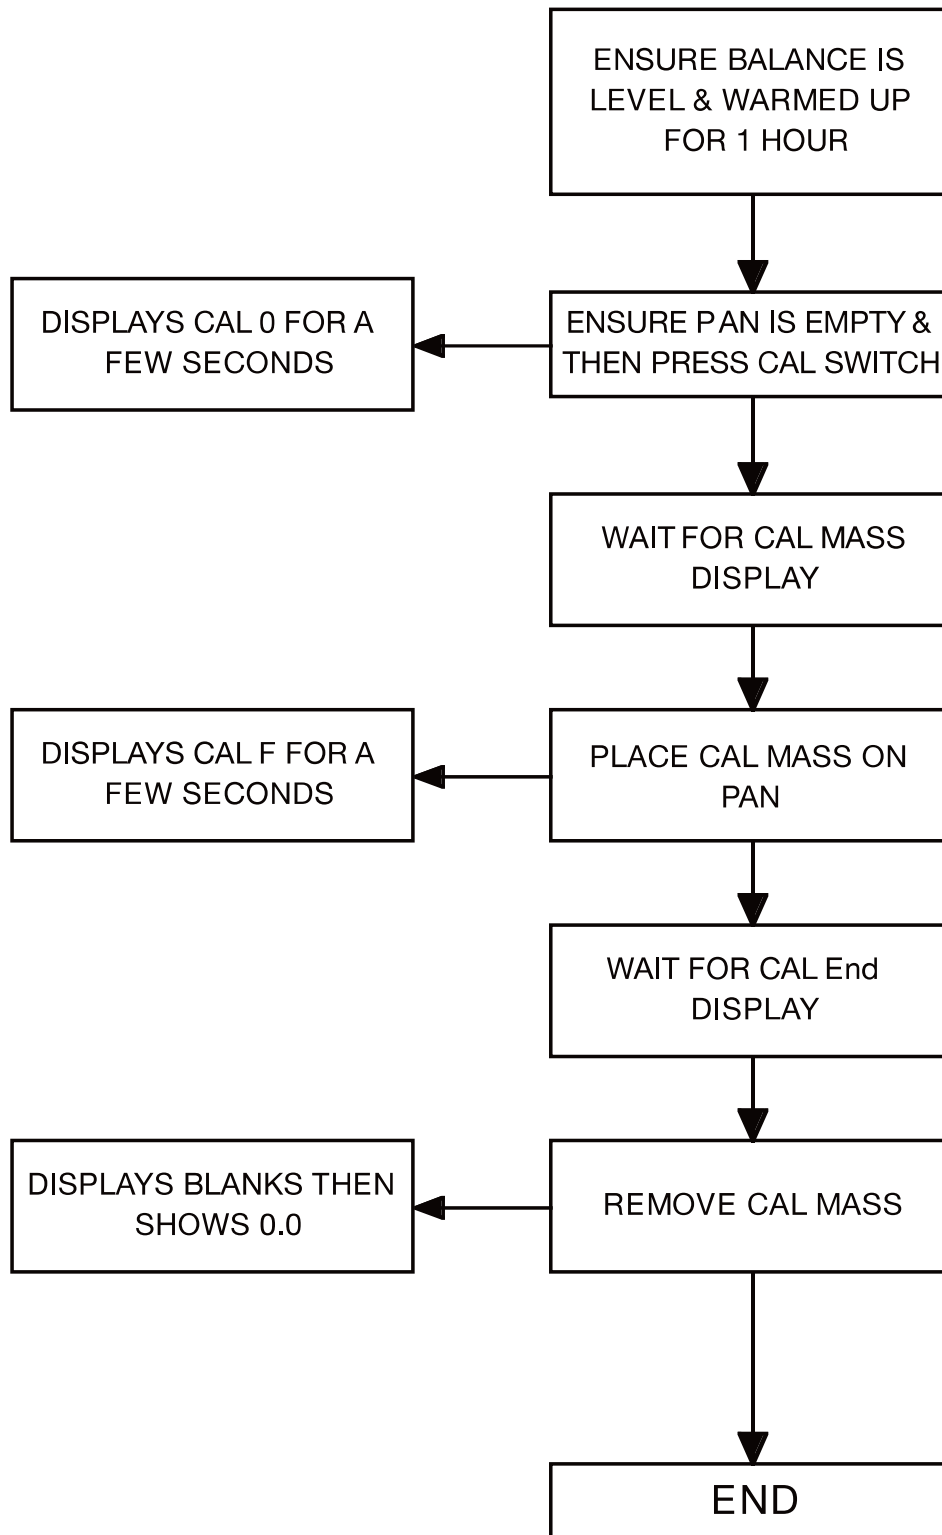

Simple Calibration Flow Chart

Simple Calibration Flow Chart

AD-4212C Series

Simple Calibration Flow Chart

Simple Calibration Flow Chart

EK-G/EW-G Series

Simple Calibration Flow Chart

A&D Company, Limited

Simple Calibration Flow Chart

EK-i/EW-i Series

Simple Calibration Flow Chart

Simple Calibration Flow Chart

Simple Calibration Flow Chart

Simple Calibration Flow Chart

Simple Calibration Flow Chart

Simple Calibration Flow Chart

Simple Calibration Flow Chart

Simple Calibration Flow Chart

FZ-CT/FX-CT Series

Simple Calibration Flow Chart

Simple Calibration Flow Chart

FZ-iWP/FX-iWP Series

Simple Calibration Flow Chart

Simple Calibration Flow Chart