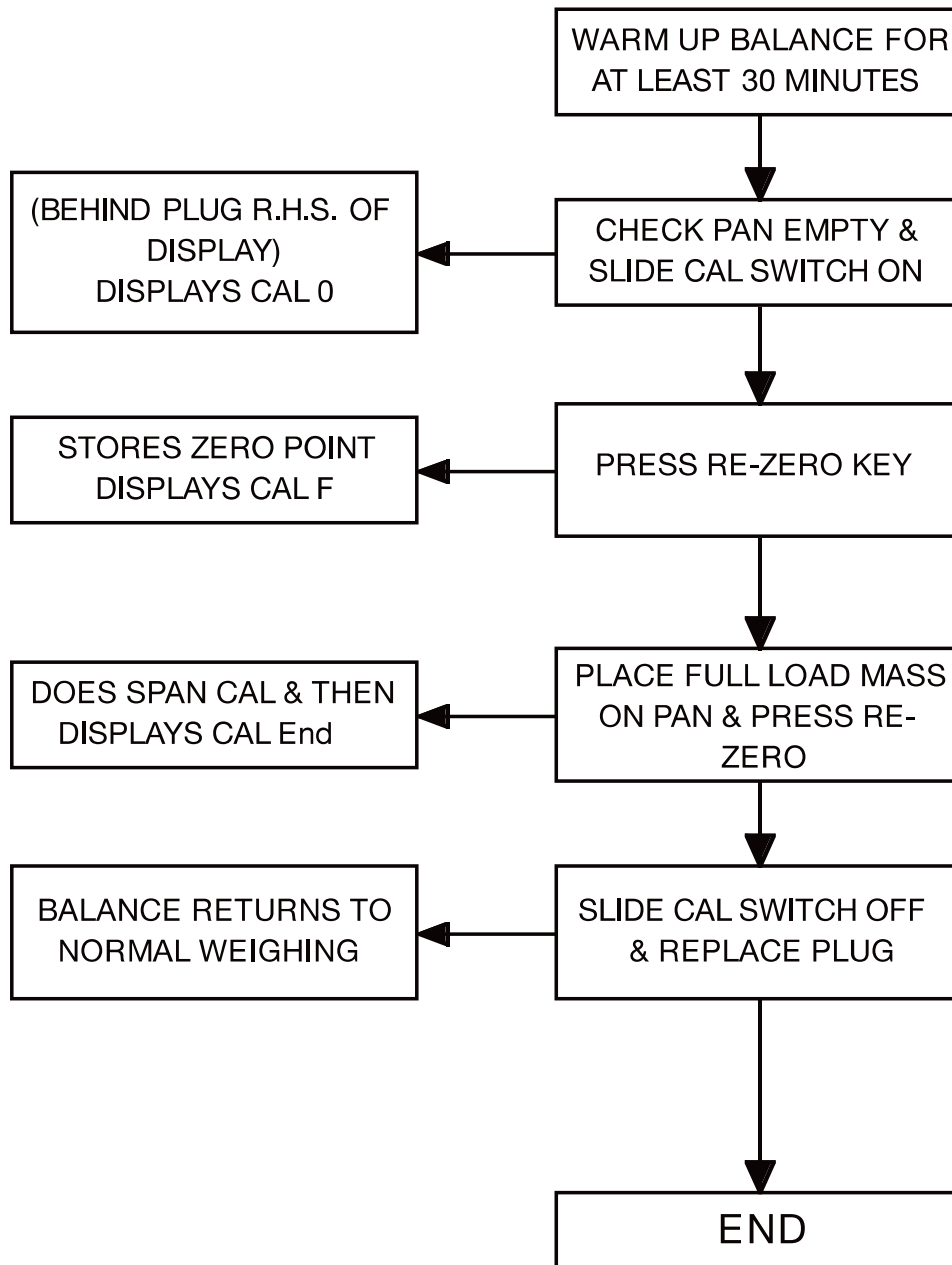

Simple Calibration Flow Chart