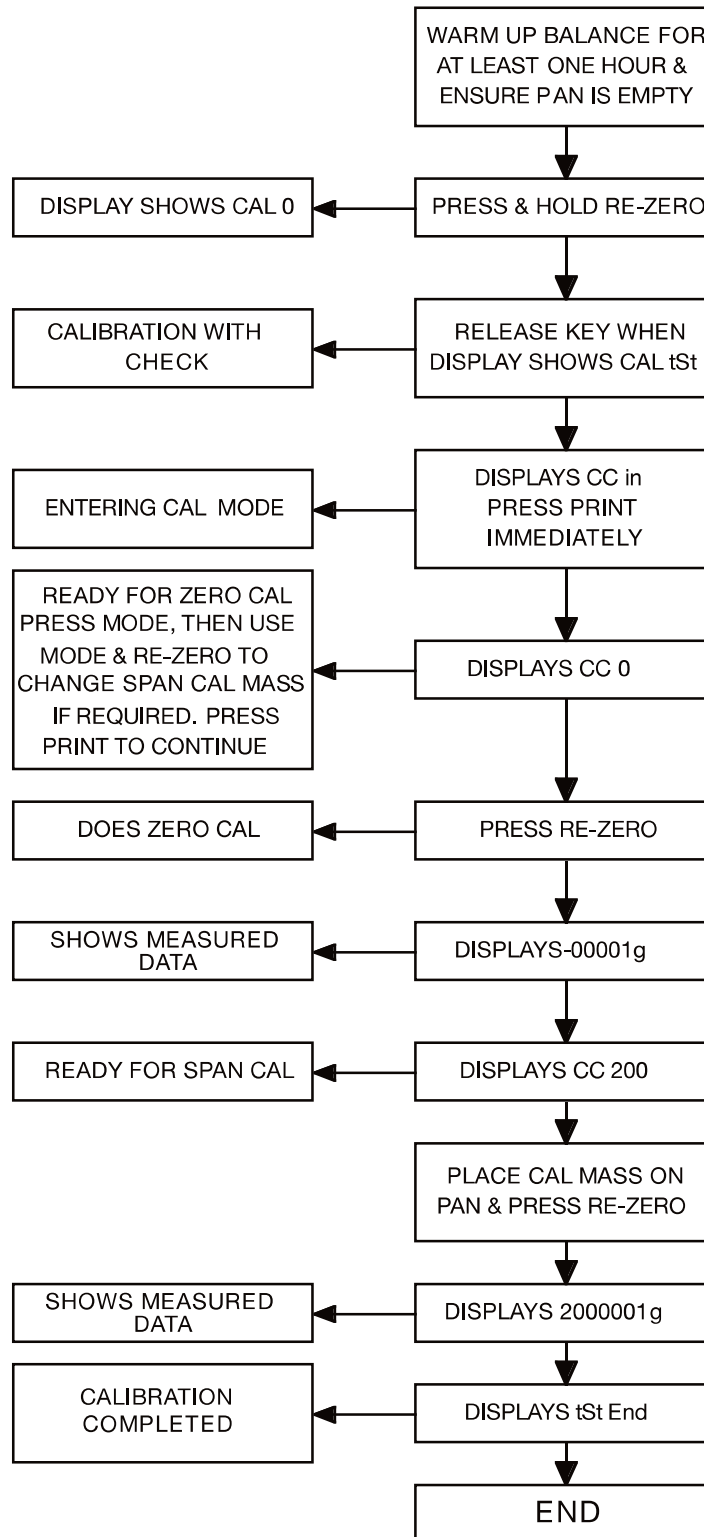

Simple Calibration Flow Chart