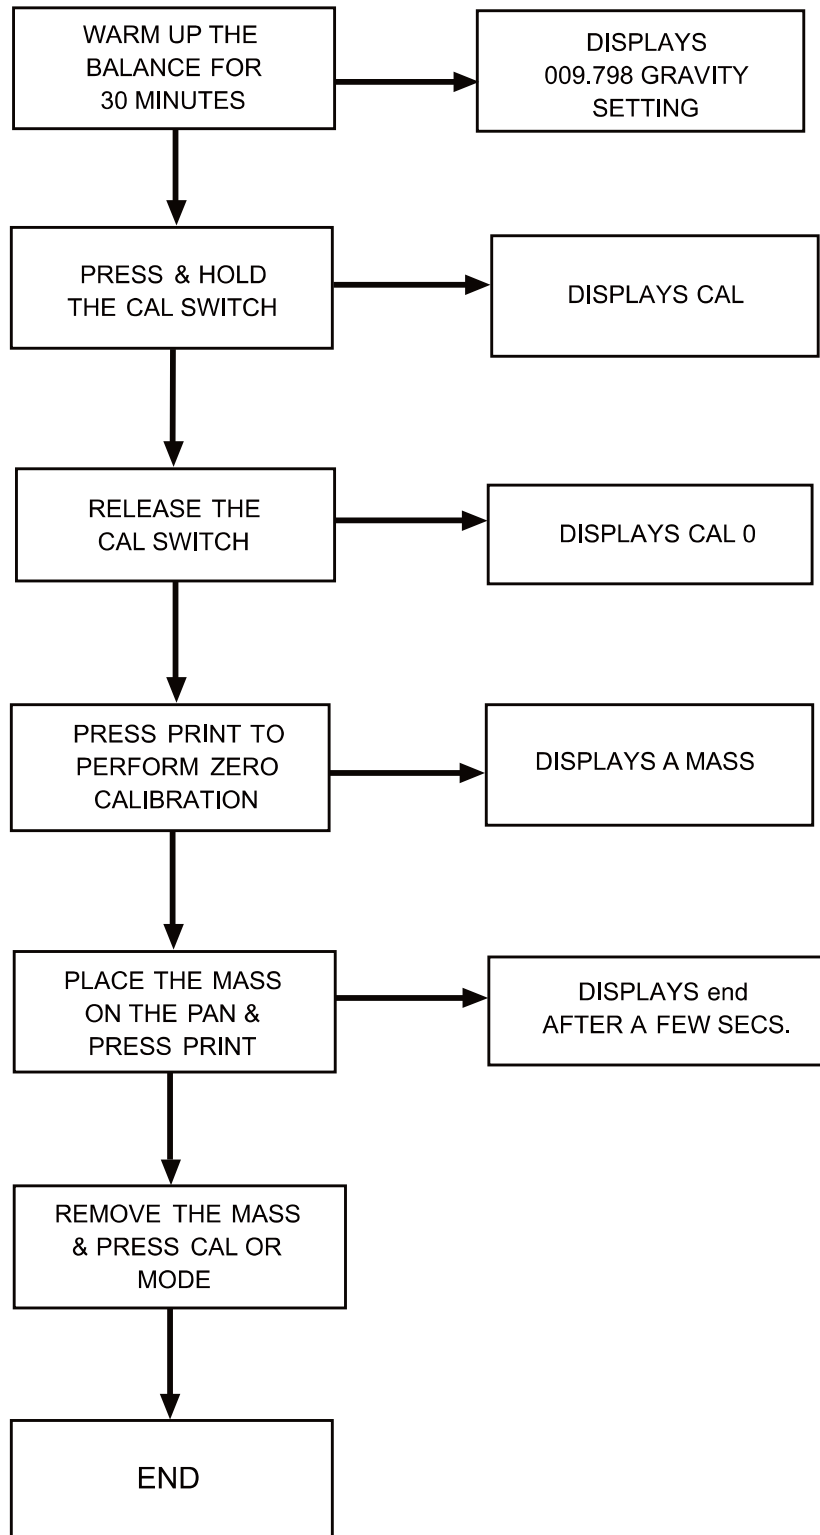

Simple Calibration Flow Chart

Simple Calibration Flow Chart

AD-4212C Series

Simple Calibration Flow Chart

Simple Calibration Flow Chart

EK-G/EW-G Series

Simple Calibration Flow Chart

A&D Company, Limited

Simple Calibration Flow Chart

EK-i/EW-i Series

Simple Calibration Flow Chart

Simple Calibration Flow Chart

Simple Calibration Flow Chart

Simple Calibration Flow Chart

Simple Calibration Flow Chart

Simple Calibration Flow Chart