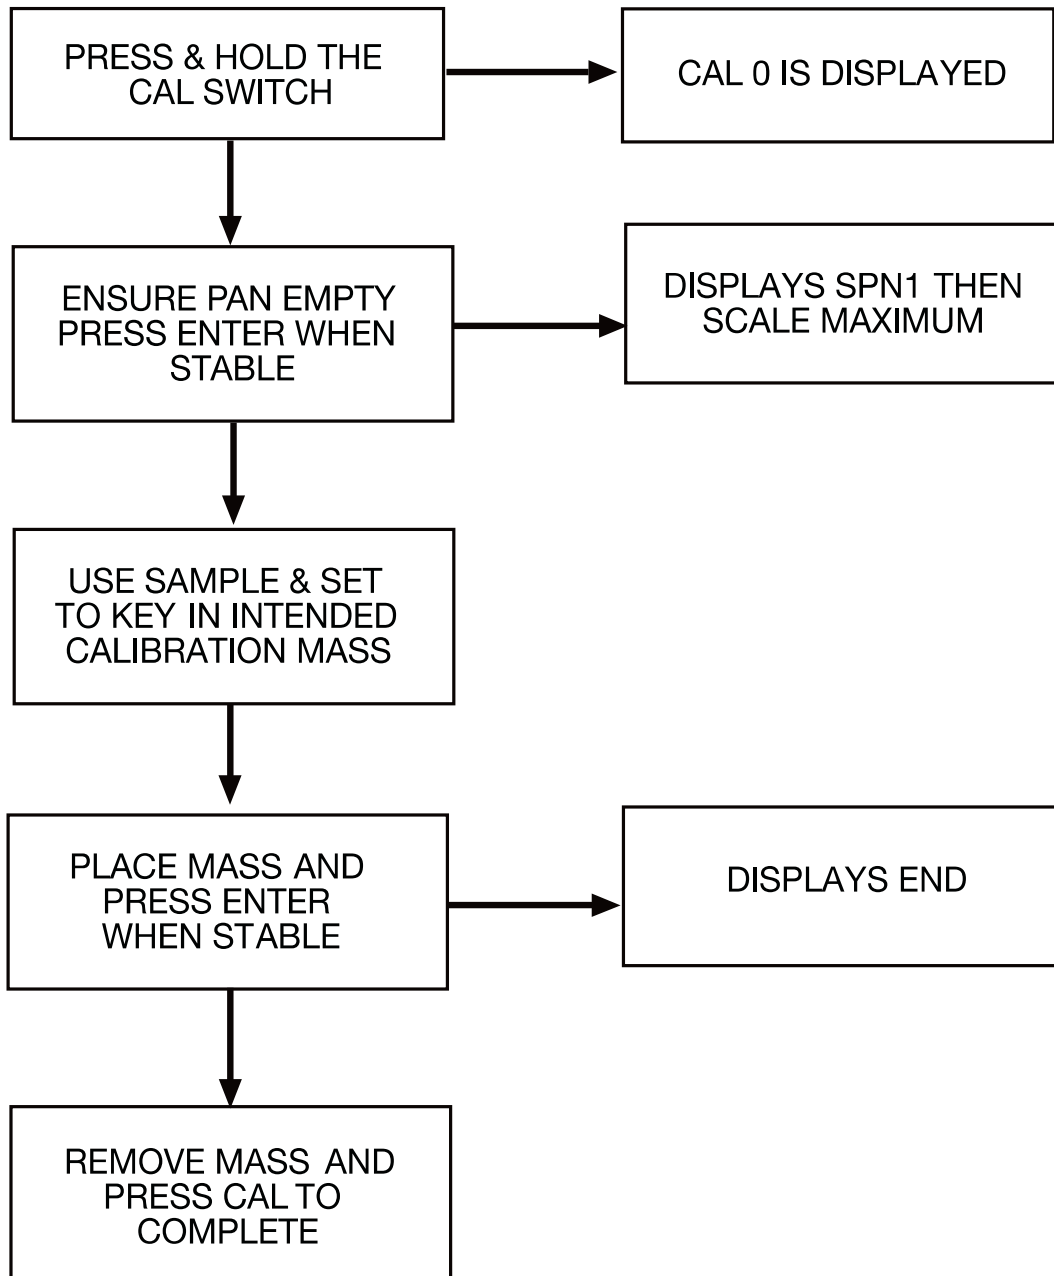

Simple Calibration Flow Chart