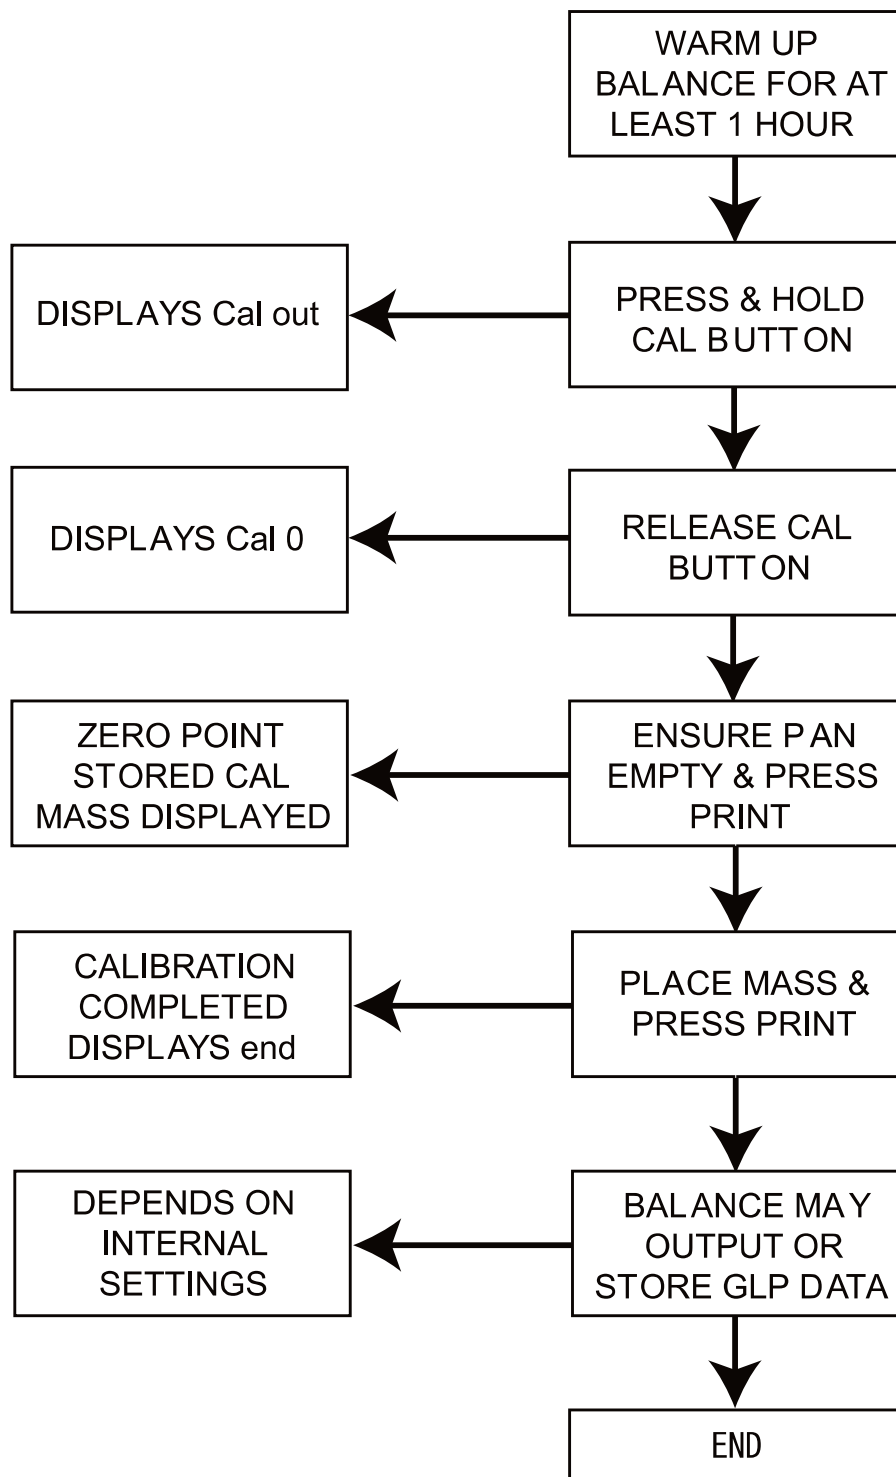

A&D Company, Limited

Simple Calibration Flow Chart

GH Series