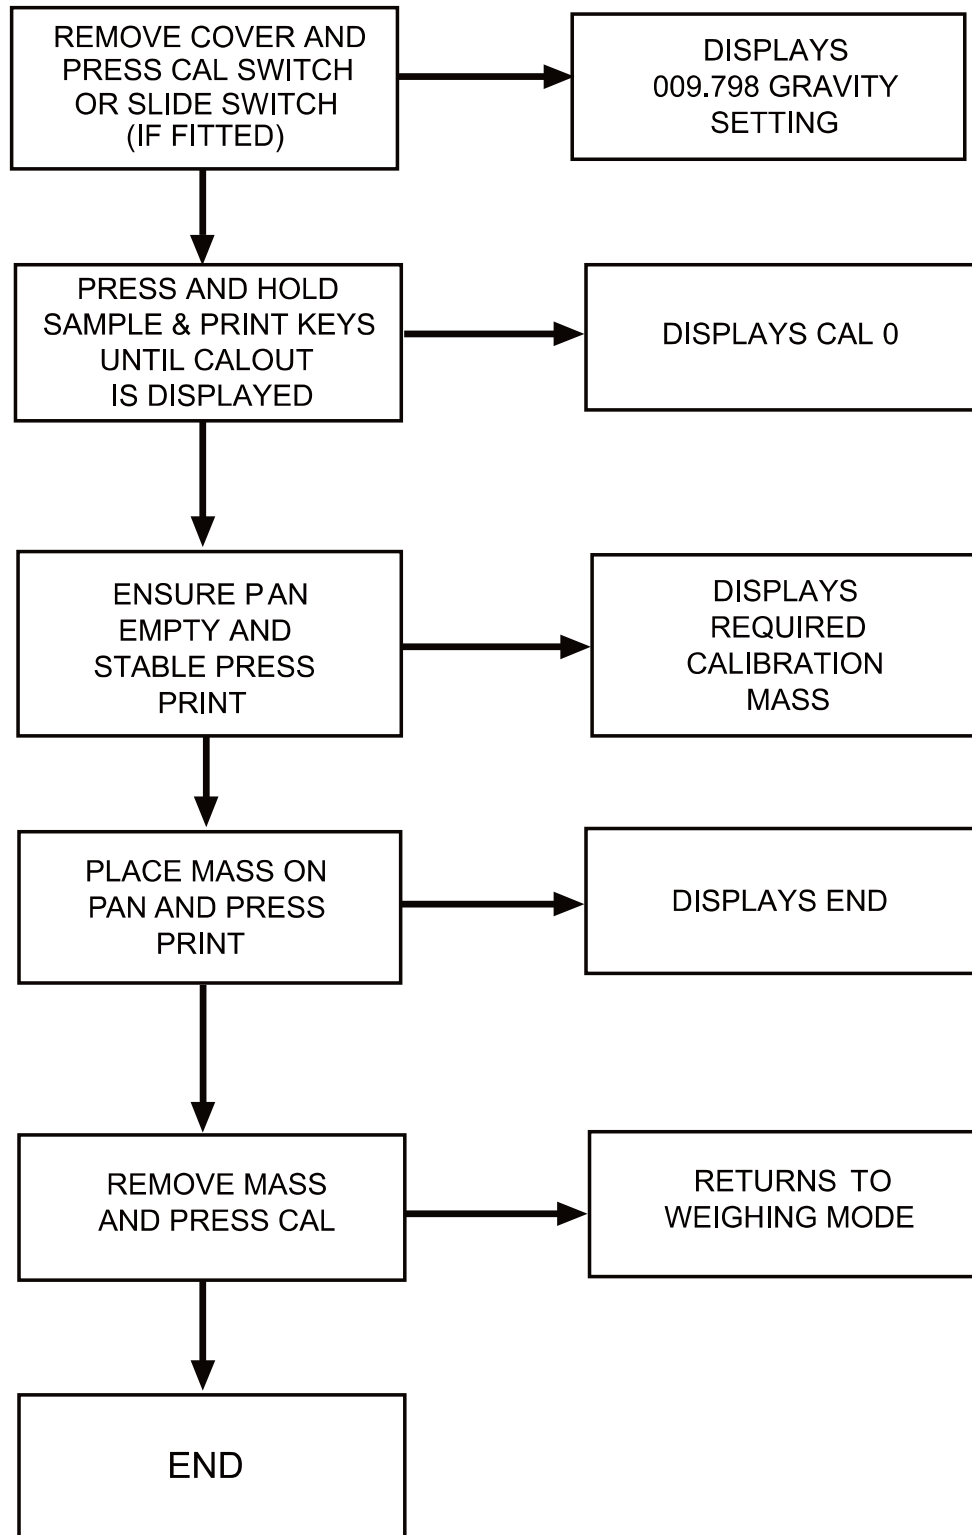

Simple Calibration Flow Chart

Simple Calibration Flow Chart

AD-4212C Series

Simple Calibration Flow Chart

Simple Calibration Flow Chart

EK-G/EW-G Series

Simple Calibration Flow Chart

A&D Company, Limited

Simple Calibration Flow Chart

EK-i/EW-i Series

Simple Calibration Flow Chart

Simple Calibration Flow Chart

Simple Calibration Flow Chart

Simple Calibration Flow Chart

Simple Calibration Flow Chart

Simple Calibration Flow Chart