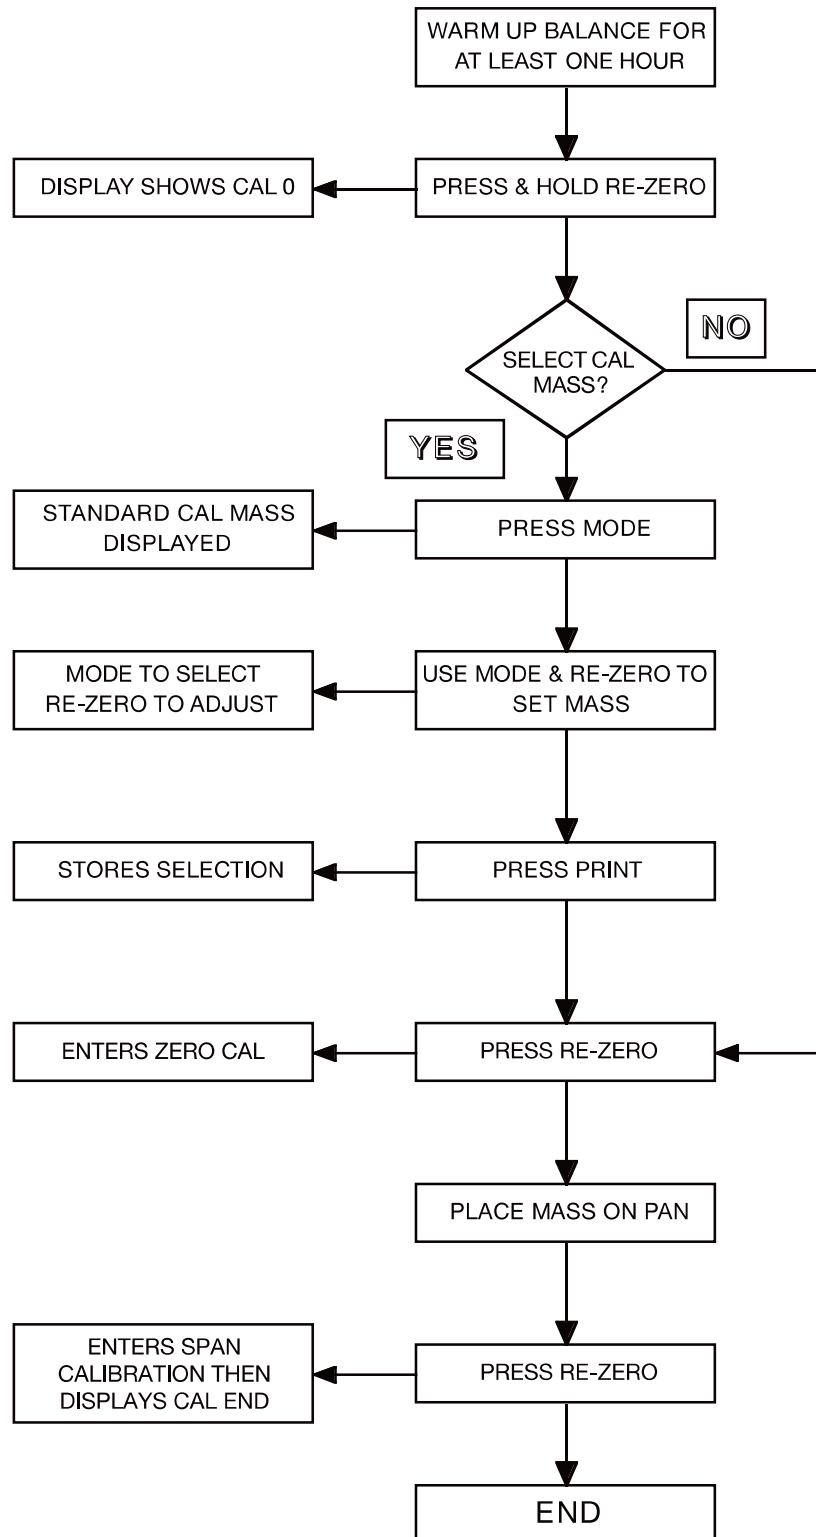

Simple Calibration Flow Chart

HF/HF-G/HP Series