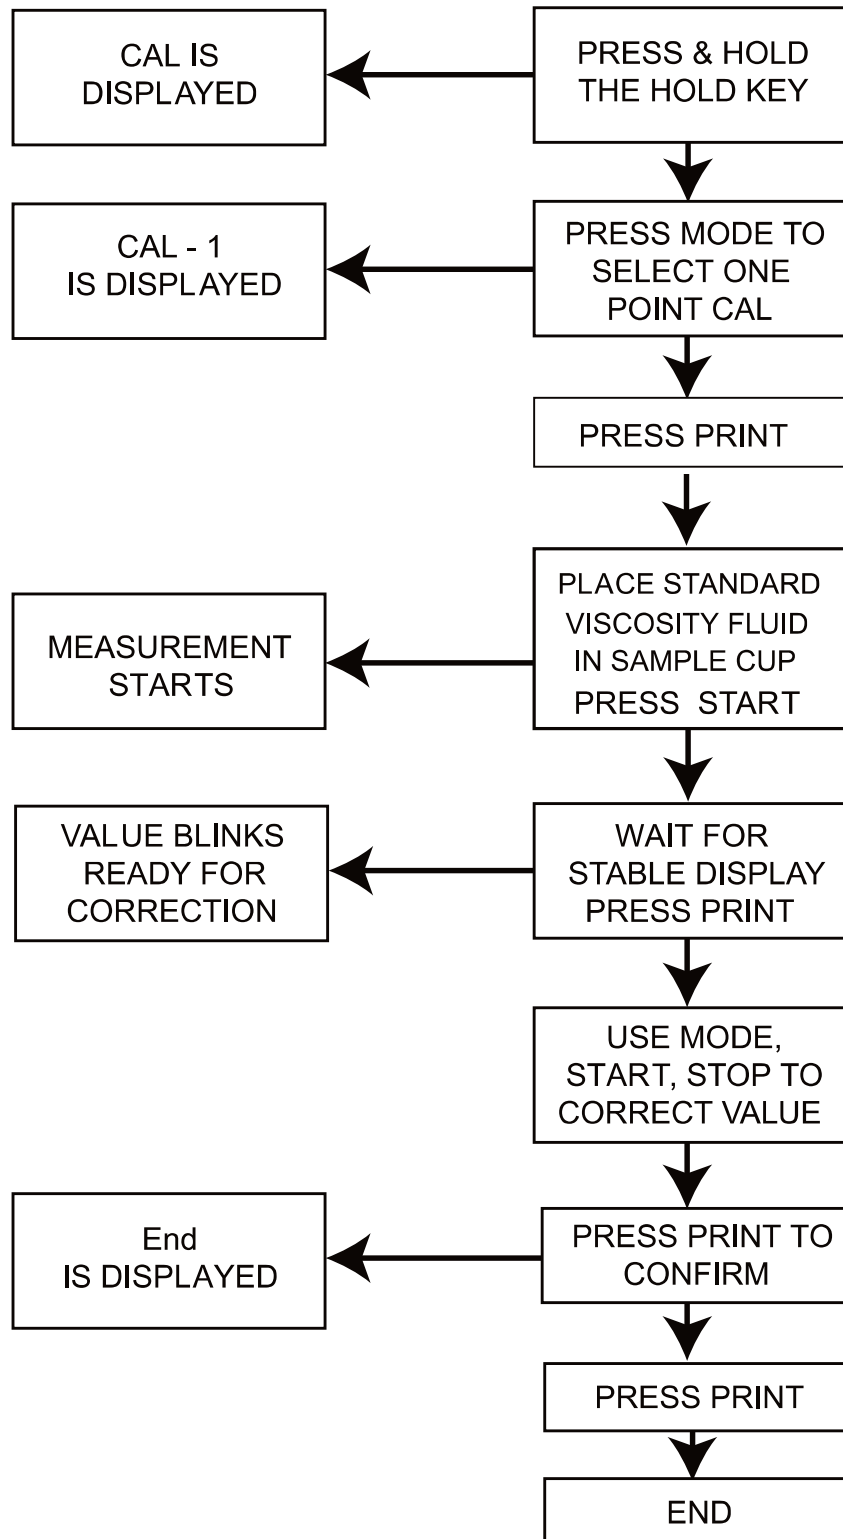

Simple Calibration Flow Chart