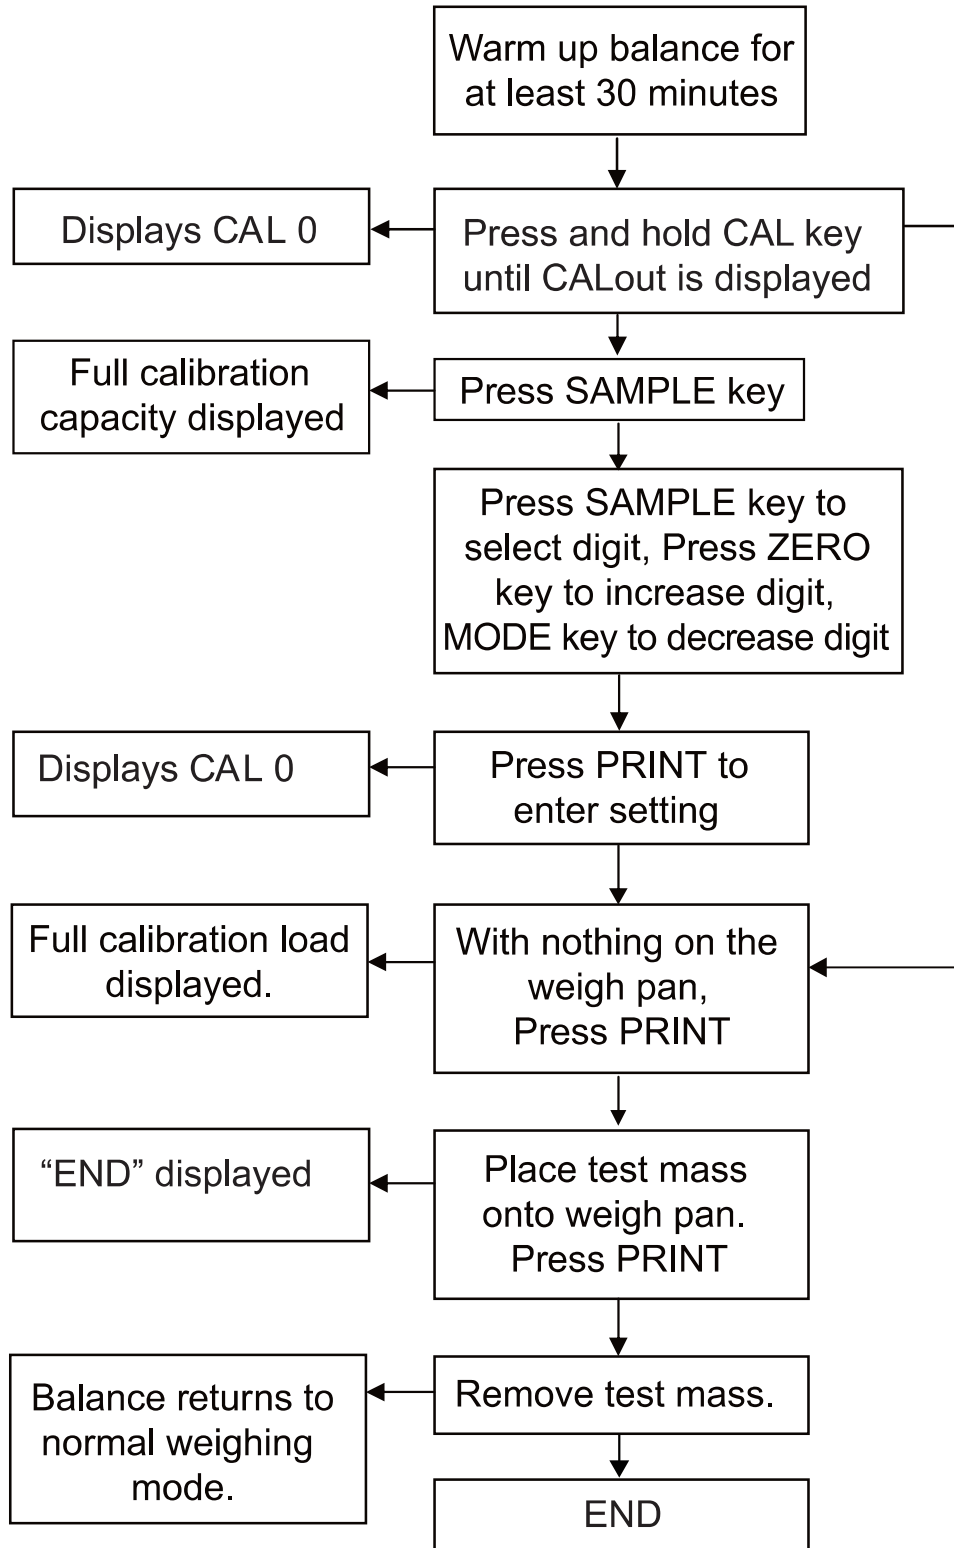

Simple Calibration Flow Chart

Simple Calibration Flow Chart

FZ-CT/FX-CT Series

Simple Calibration Flow Chart

Simple Calibration Flow Chart

FZ-iWP/FX-iWP Series

Simple Calibration Flow Chart

Simple Calibration Flow Chart