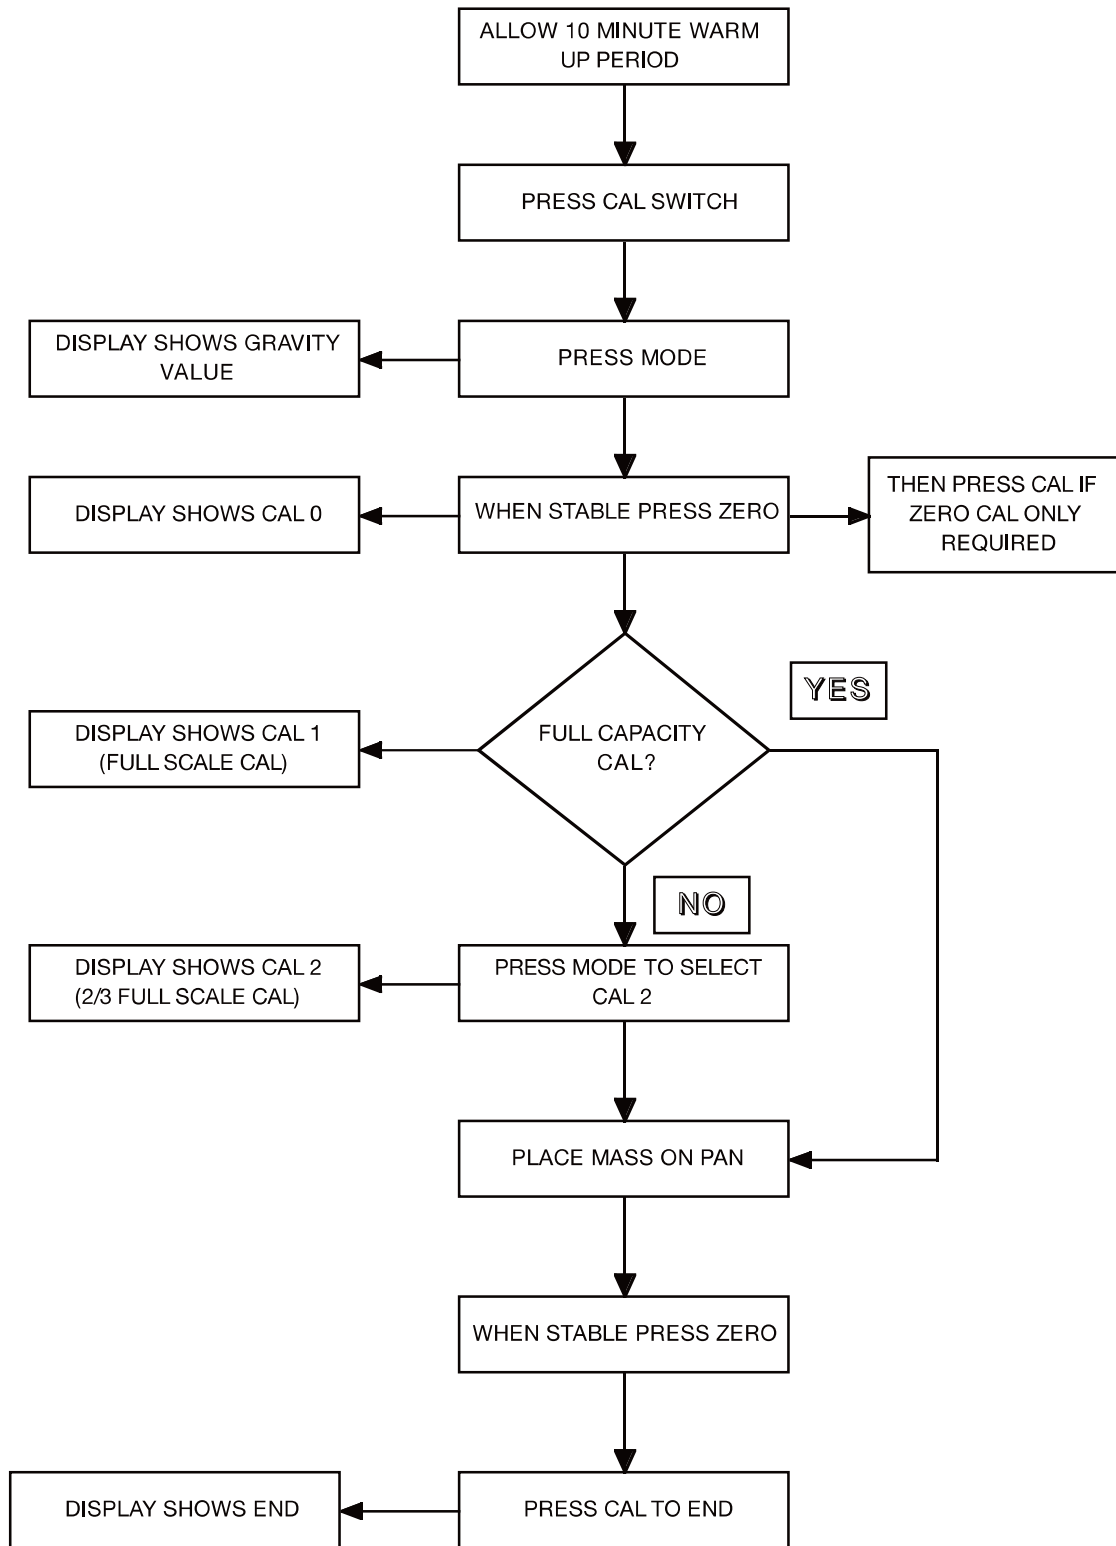

Simple Calibration Flow Chart