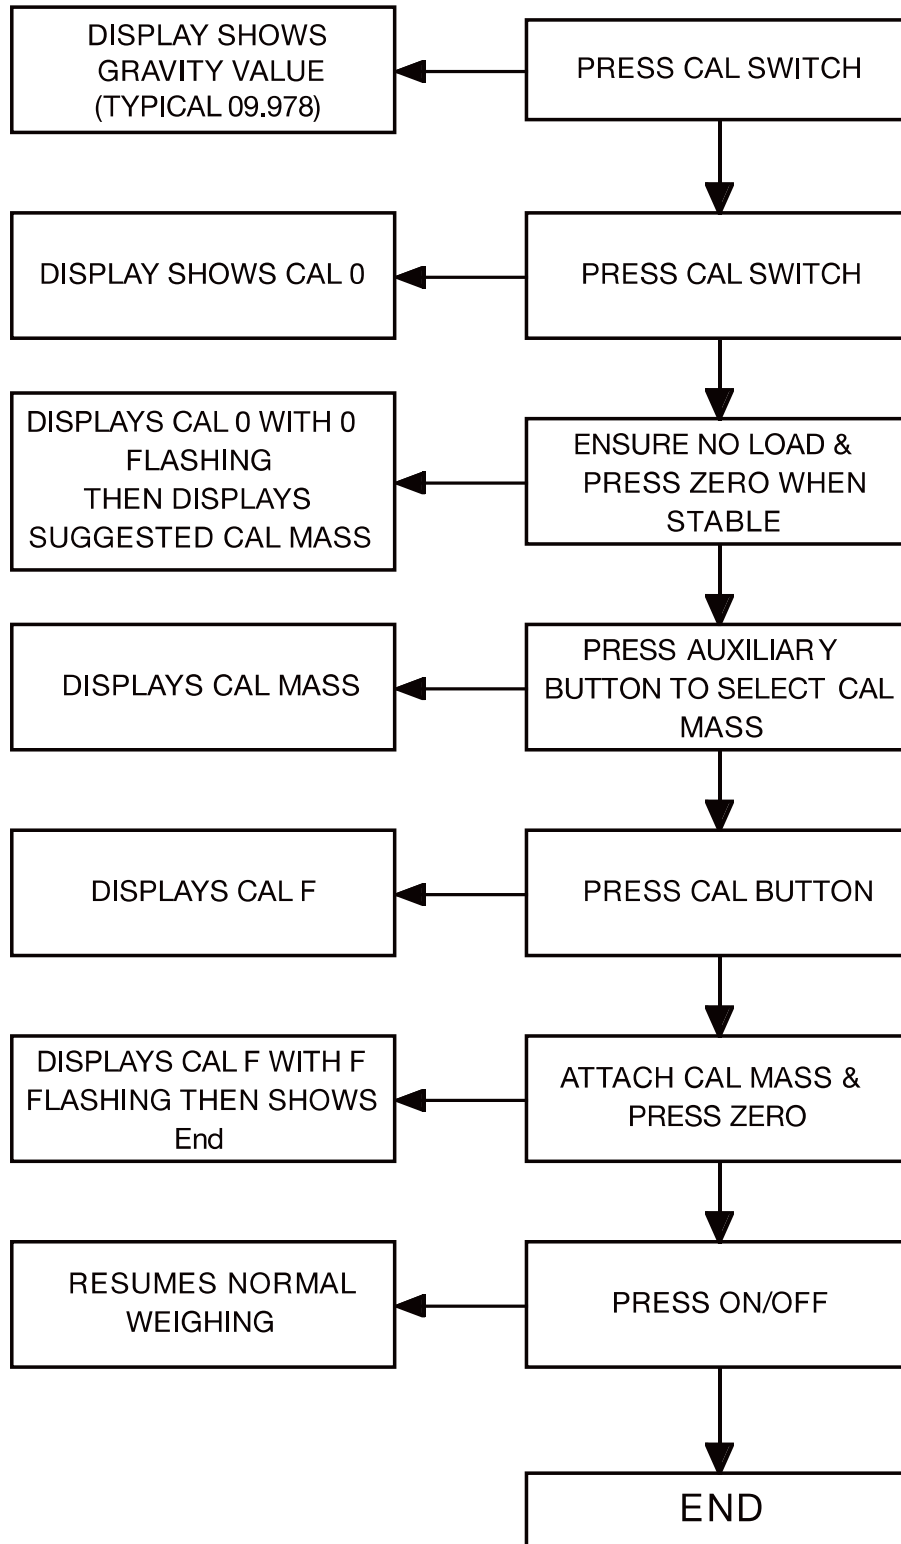

Simple Calibration Flow Chart