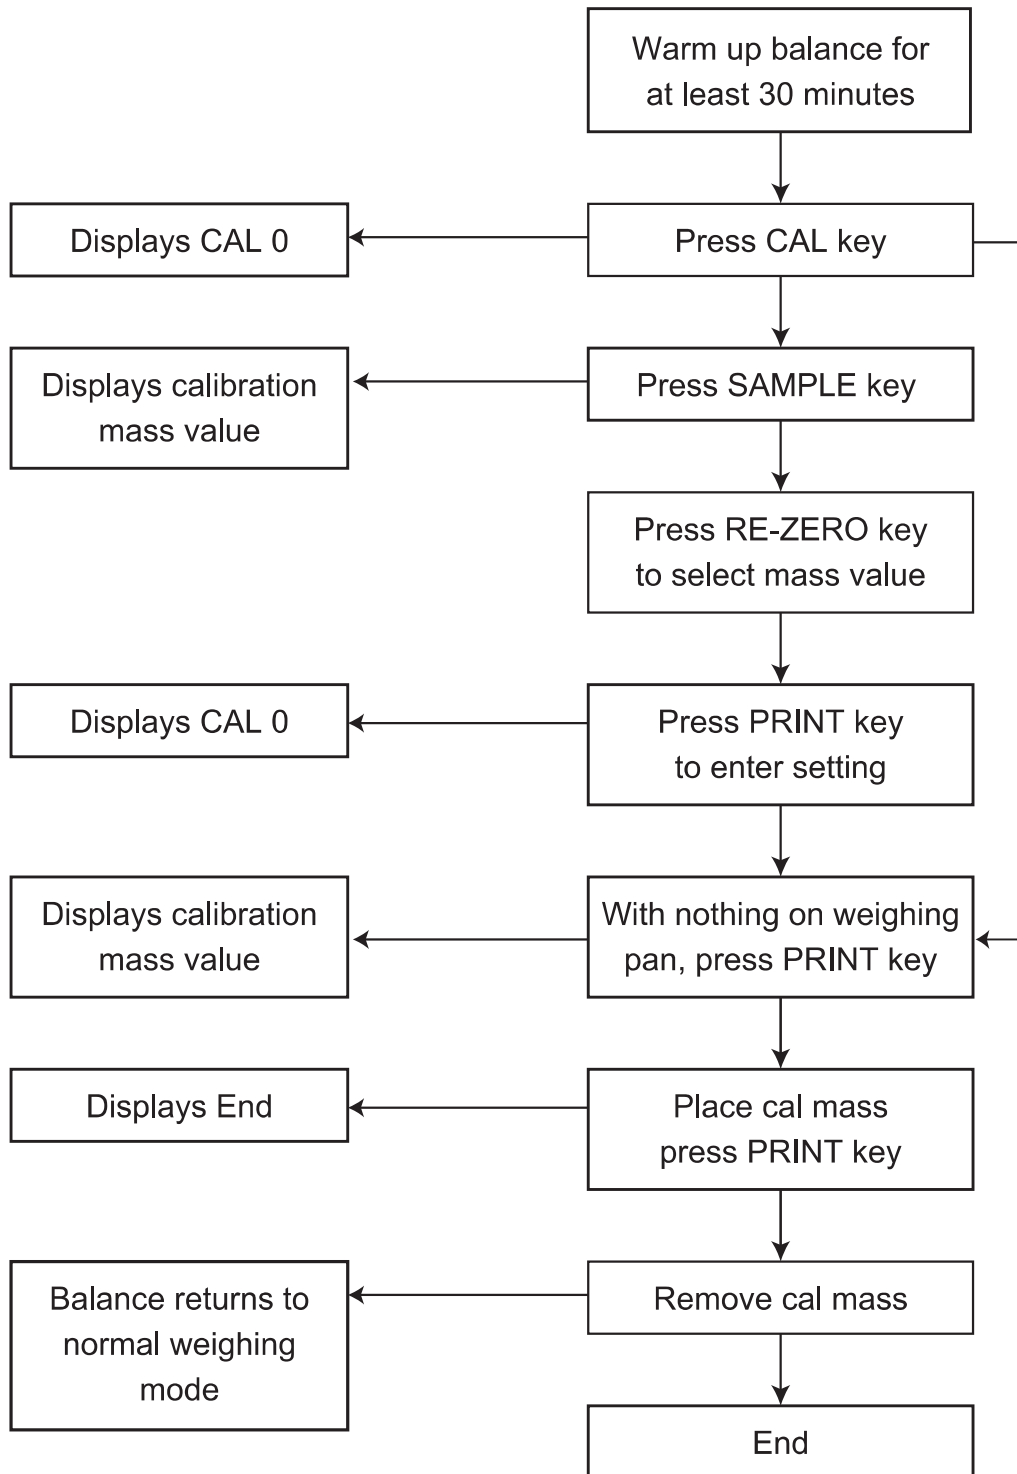

Simple Calibration Flow Chart

Simple Calibration Flow Chart

AD-4212C Series

Simple Calibration Flow Chart

Simple Calibration Flow Chart

EK-G/EW-G Series

Simple Calibration Flow Chart

A&D Company, Limited