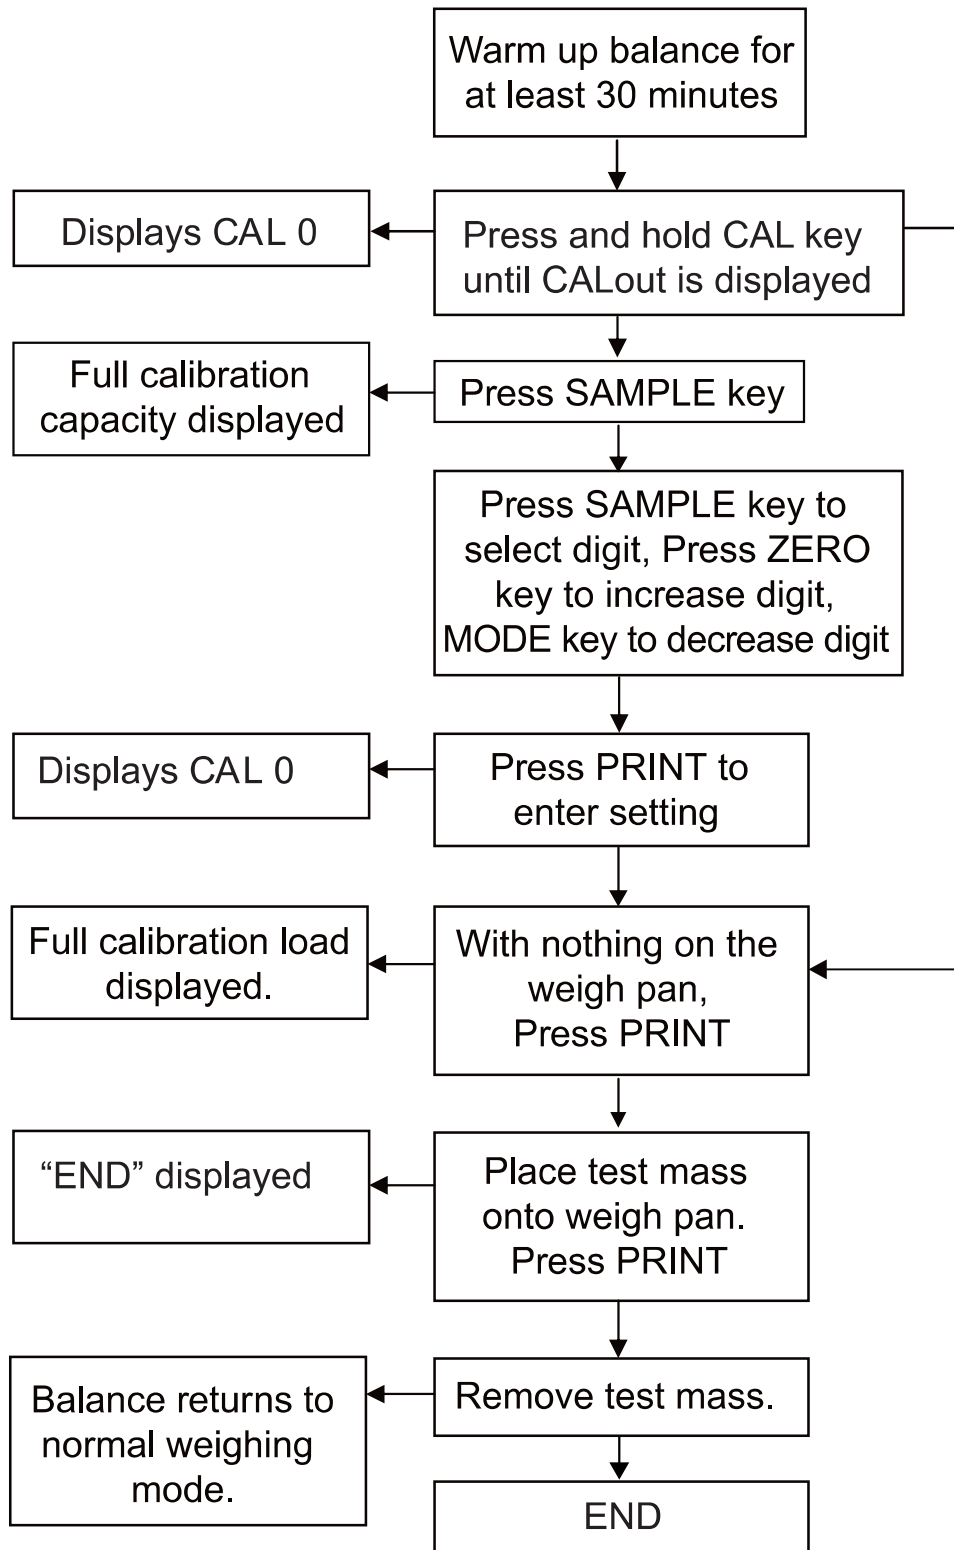

Simple Calibration Flow Chart

Simple Calibration Flow Chart

FZ-CT/FX-CT Series

Simple Calibration Flow Chart

Simple Calibration Flow Chart

FZ-iWP/FX-iWP Series

Simple Calibration Flow Chart

Simple Calibration Flow Chart