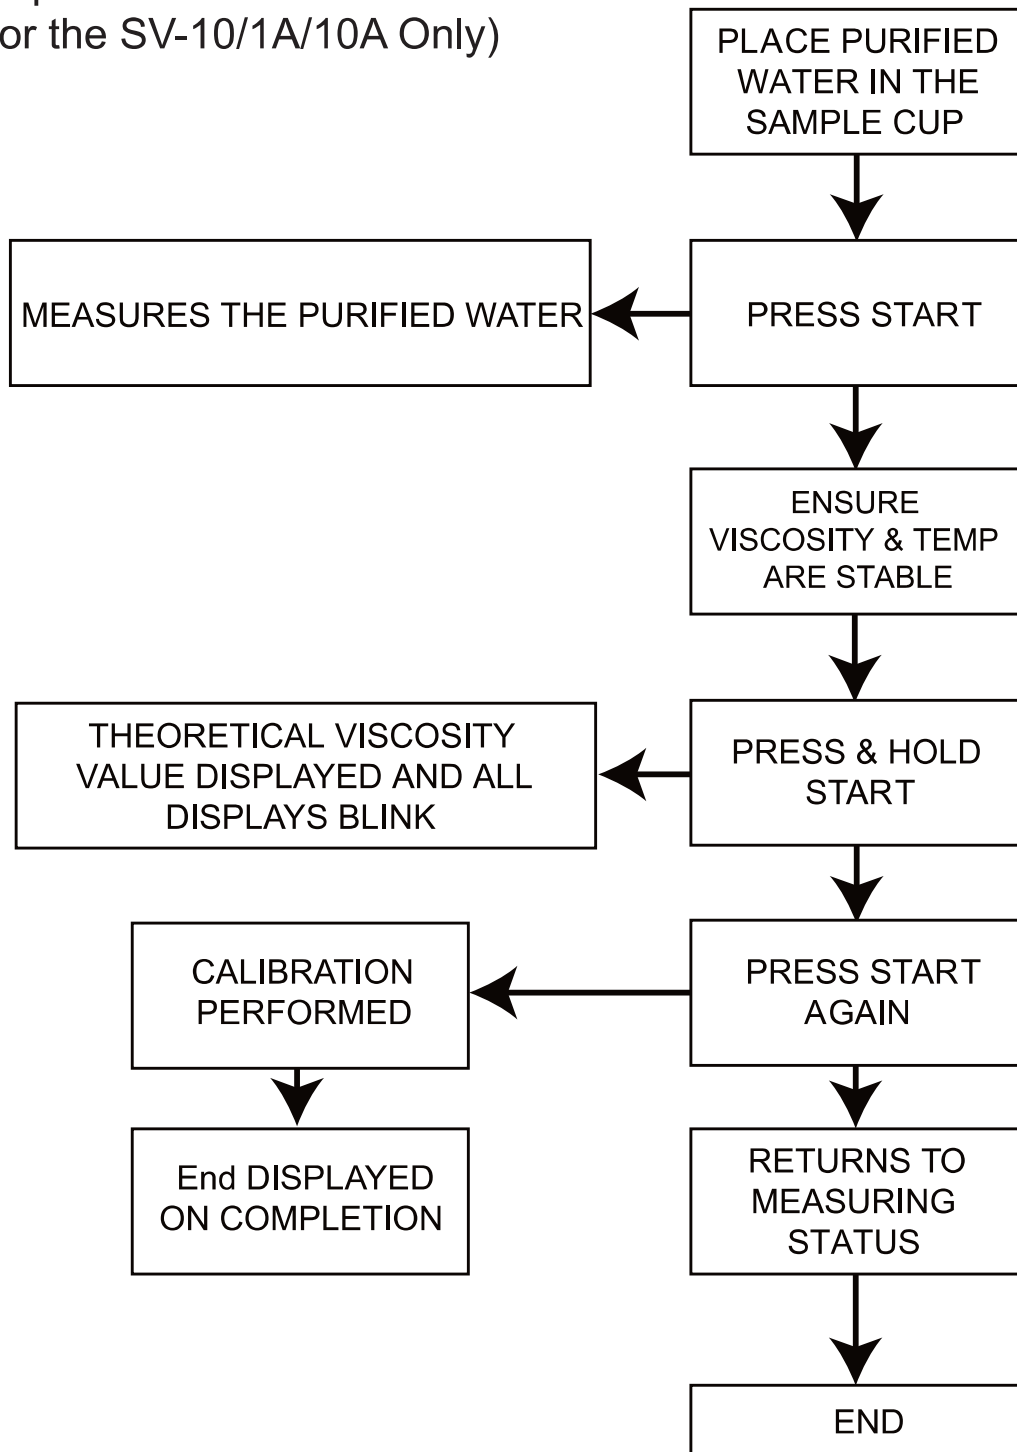

Simple Calibration Flow Chart

Simplified Calibration
(For the SV-10/1A/10A Only)

SV-10/1A/10A