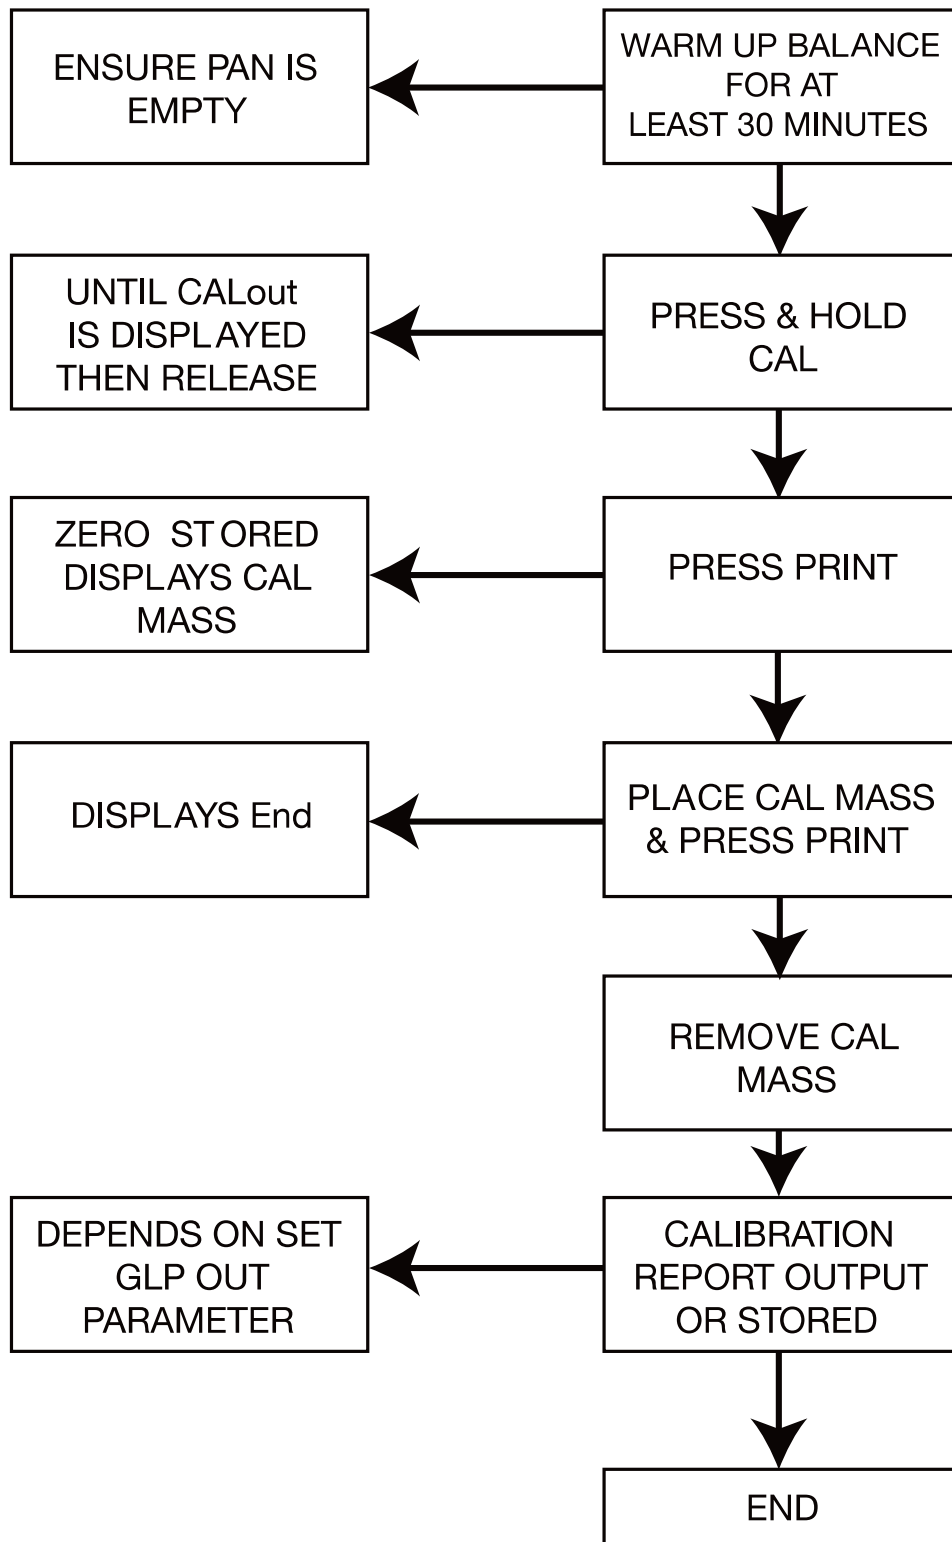

Simple Calibration Flow Chart

EK-i/EW-i Series

Simple Calibration Flow Chart

Simple Calibration Flow Chart

Simple Calibration Flow Chart

Simple Calibration Flow Chart

Simple Calibration Flow Chart

Simple Calibration Flow Chart

Simple Calibration Flow Chart

Simple Calibration Flow Chart

FZ-CT/FX-CT Series

Simple Calibration Flow Chart

Simple Calibration Flow Chart

FZ-iWP/FX-iWP Series

Simple Calibration Flow Chart

Simple Calibration Flow Chart