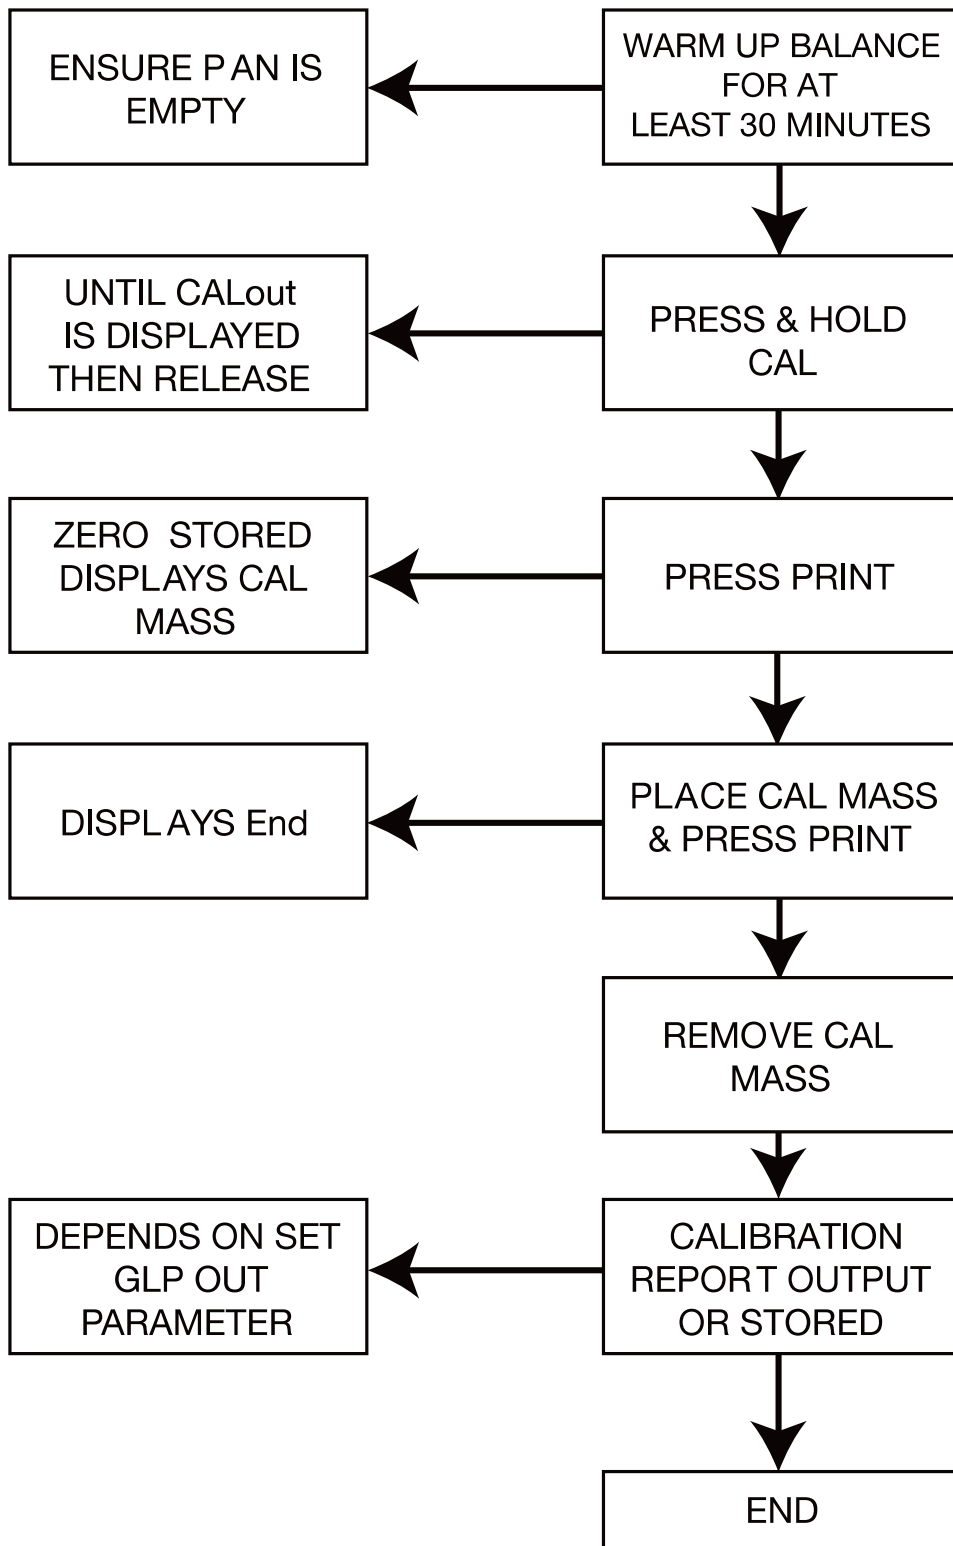

Simple Calibration Flow Chart