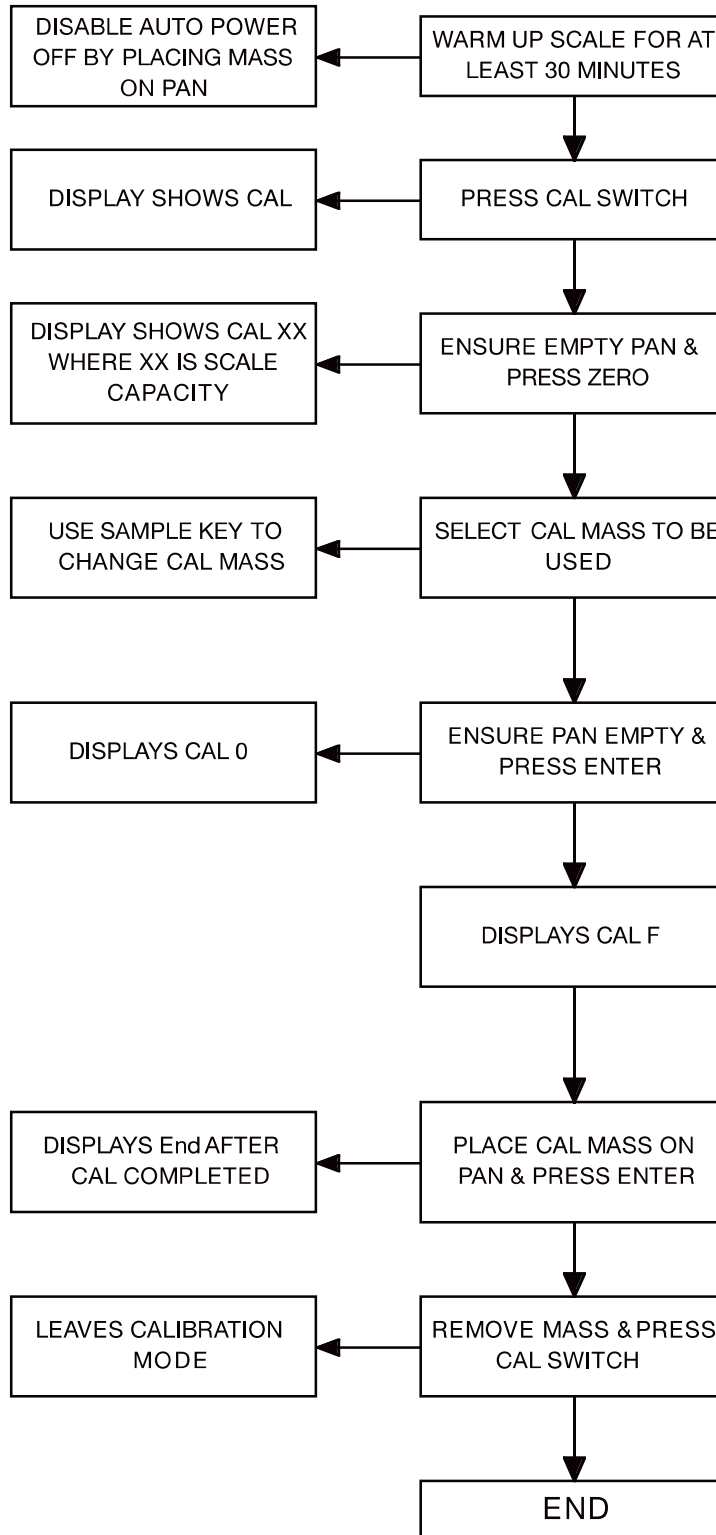

Simple Calibration Flow Chart