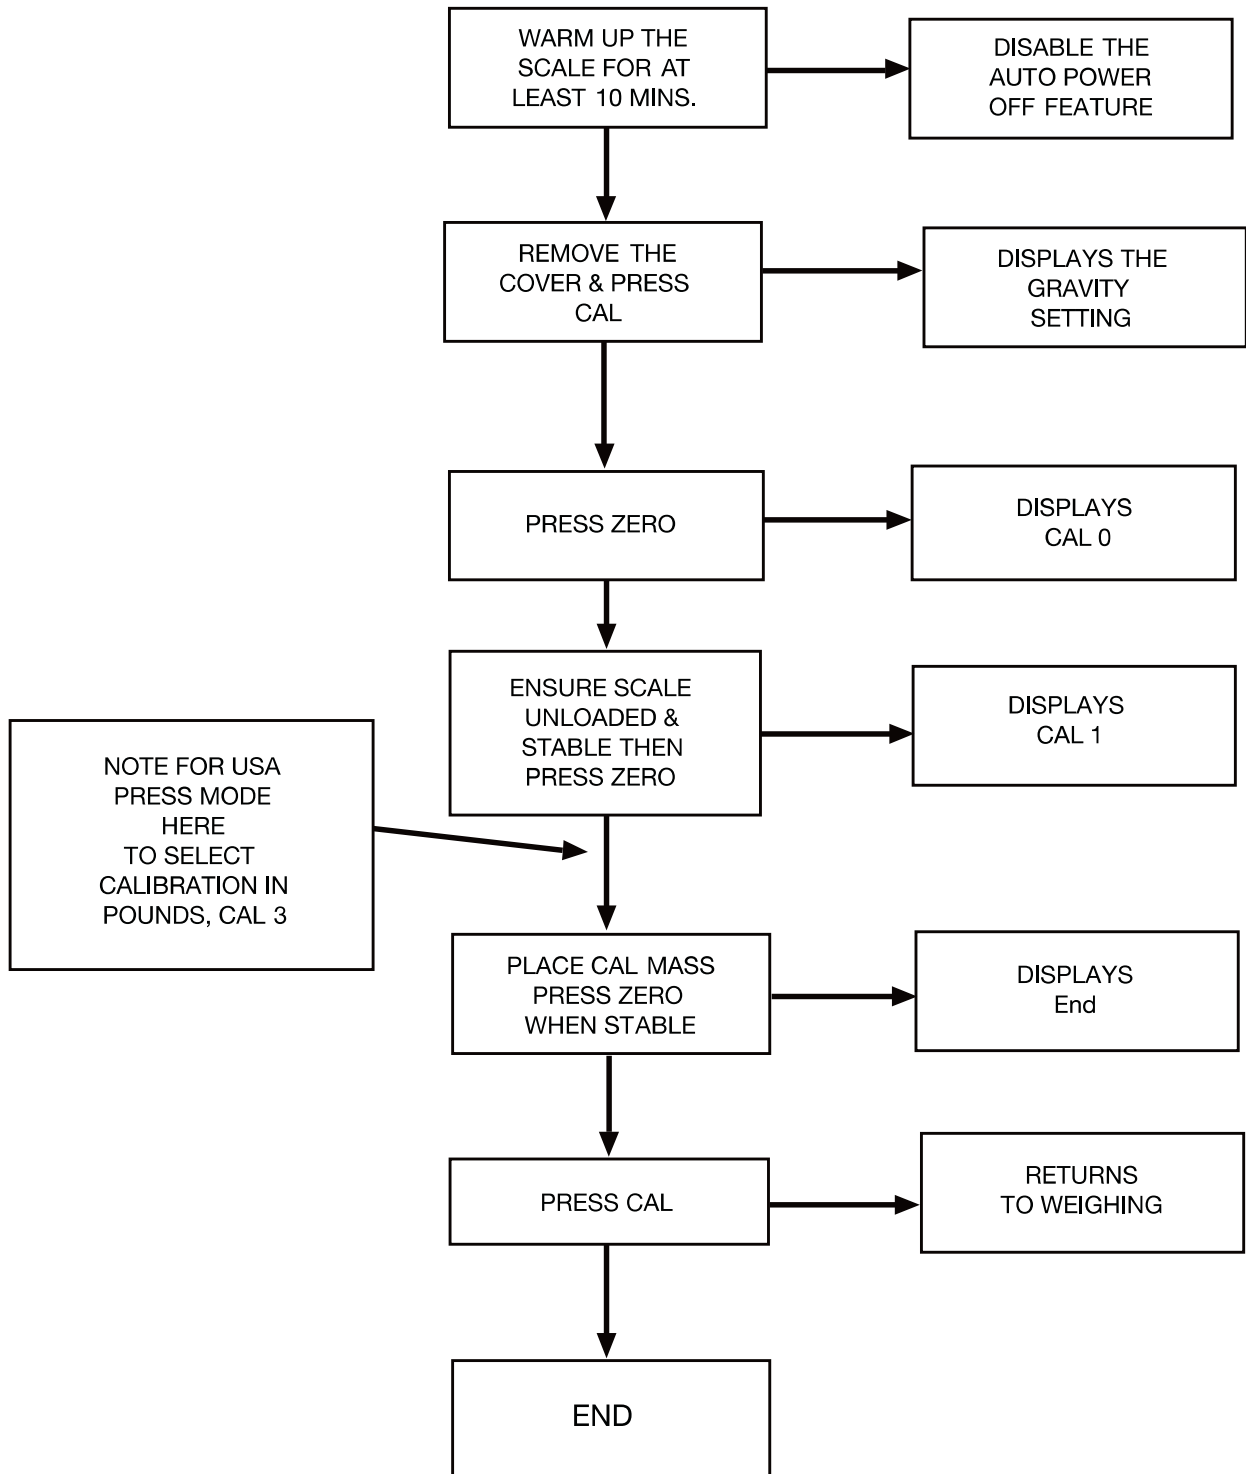

Simple Calibration Flow Chart