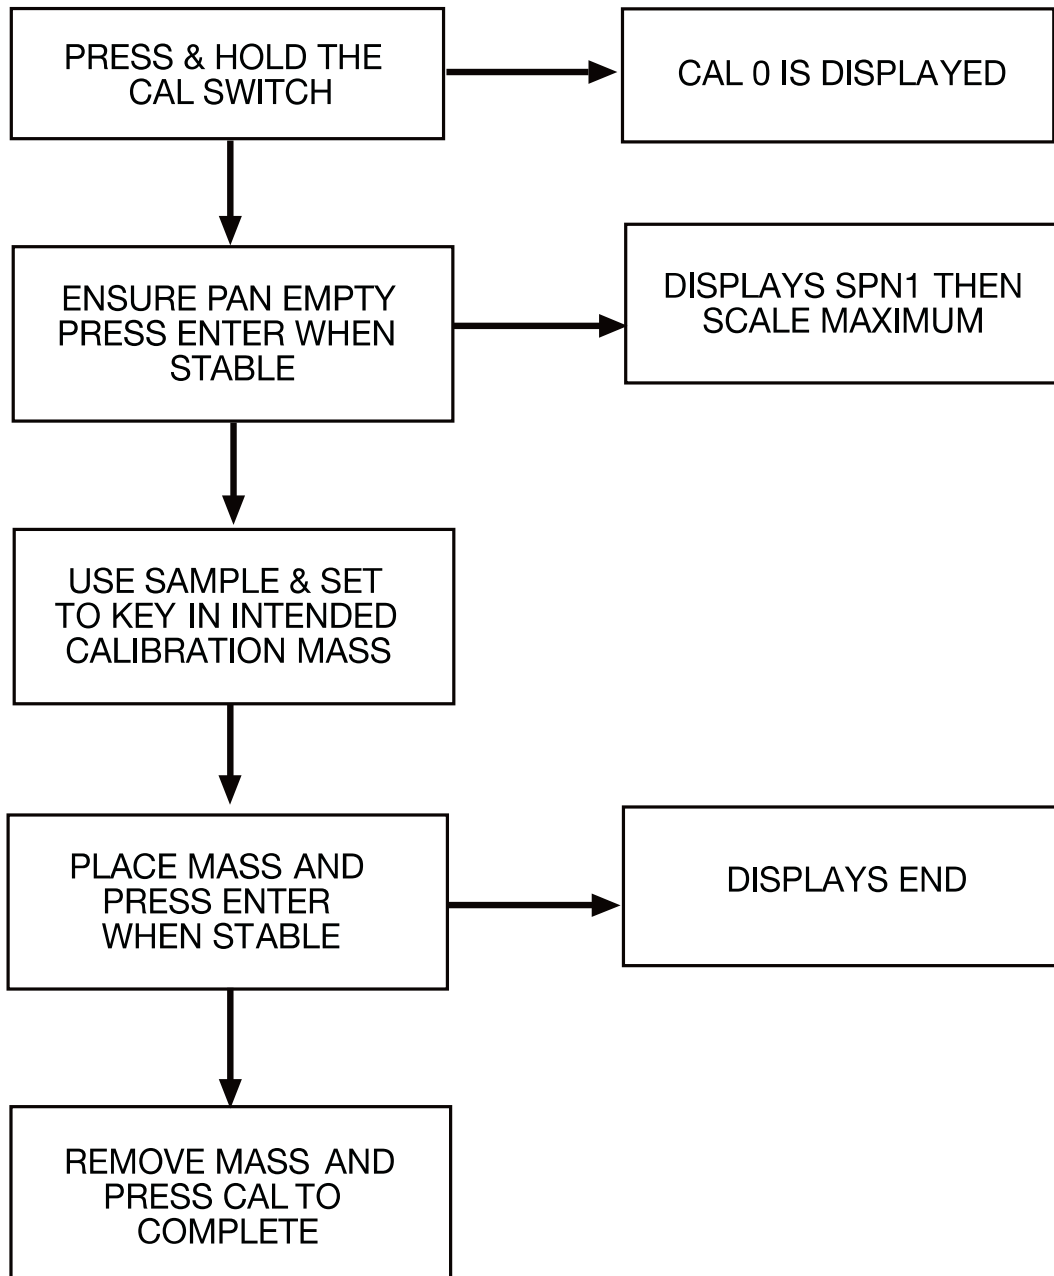

Simple Calibration Flow Chart