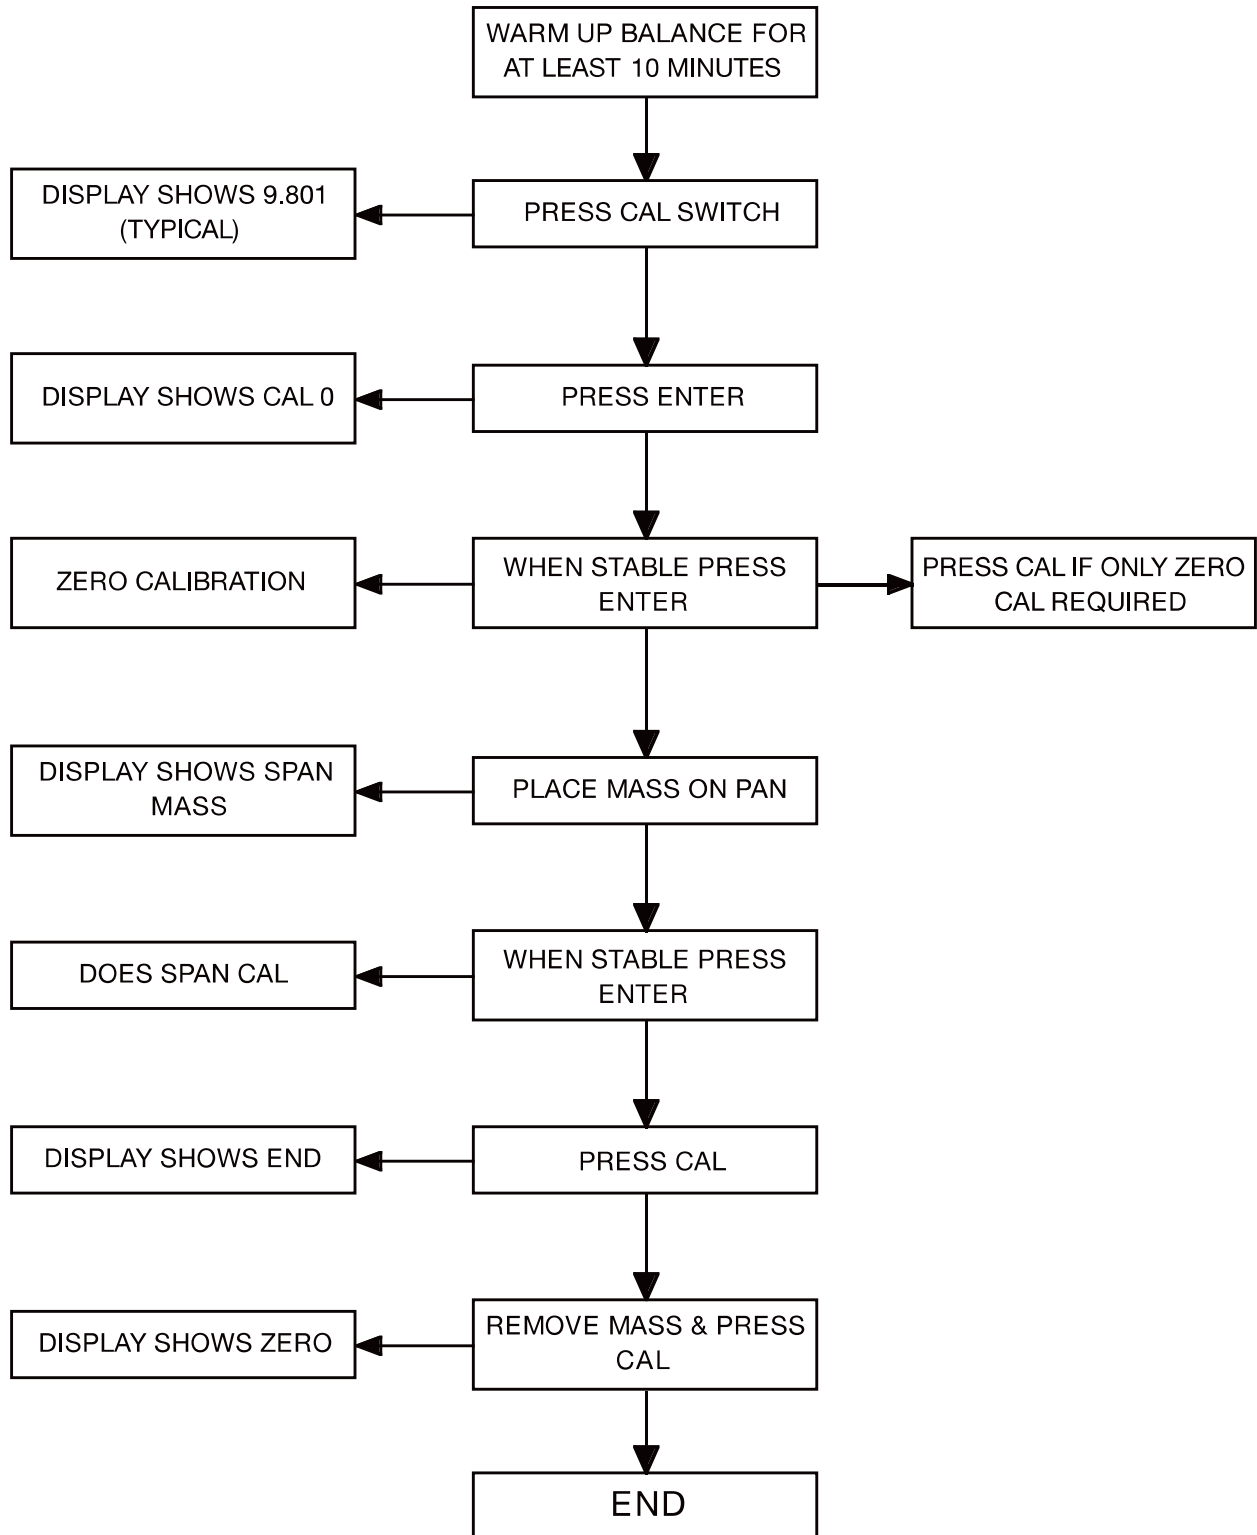

Simple Calibration Flow Chart

Simple Calibration Flow Chart

AD-4212C Series

Simple Calibration Flow Chart

Simple Calibration Flow Chart

EK-G/EW-G Series

Simple Calibration Flow Chart

A&D Company, Limited

Simple Calibration Flow Chart

EK-i/EW-i Series

Simple Calibration Flow Chart

Simple Calibration Flow Chart

Simple Calibration Flow Chart

Simple Calibration Flow Chart

Simple Calibration Flow Chart

Simple Calibration Flow Chart