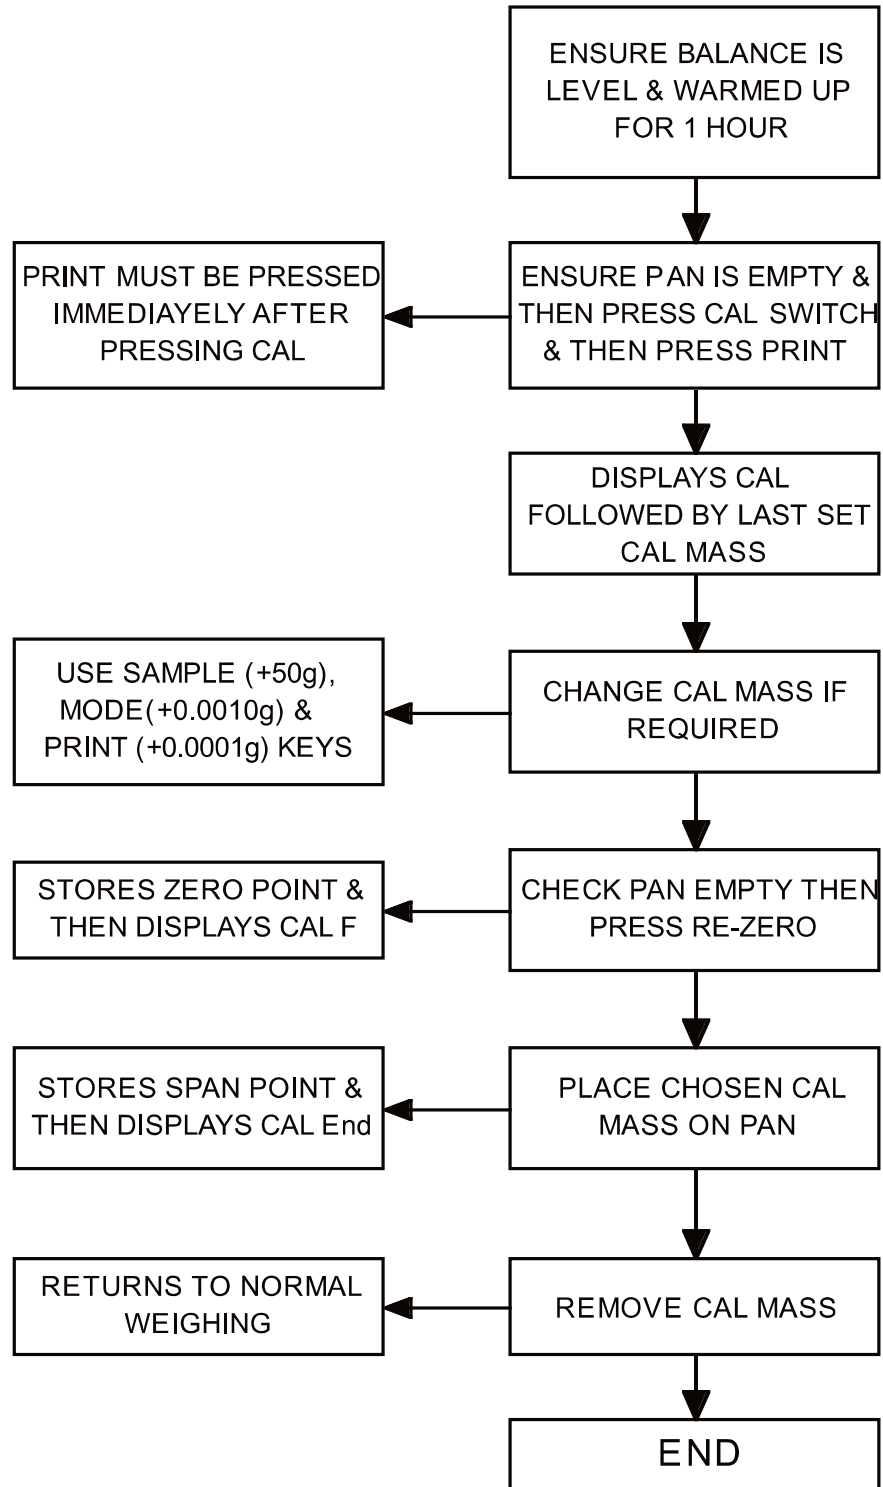

Simple Calibration Flow Chart

Simple Calibration Flow Chart

AD-4212C Series

Simple Calibration Flow Chart

Simple Calibration Flow Chart

EK-G/EW-G Series

Simple Calibration Flow Chart

A&D Company, Limited

Simple Calibration Flow Chart

EK-i/EW-i Series

Simple Calibration Flow Chart

Simple Calibration Flow Chart

Simple Calibration Flow Chart

Simple Calibration Flow Chart

Simple Calibration Flow Chart

Simple Calibration Flow Chart

Simple Calibration Flow Chart

Simple Calibration Flow Chart

FZ-CT/FX-CT Series

Simple Calibration Flow Chart

Simple Calibration Flow Chart

FZ-iWP/FX-iWP Series

Simple Calibration Flow Chart

Simple Calibration Flow Chart