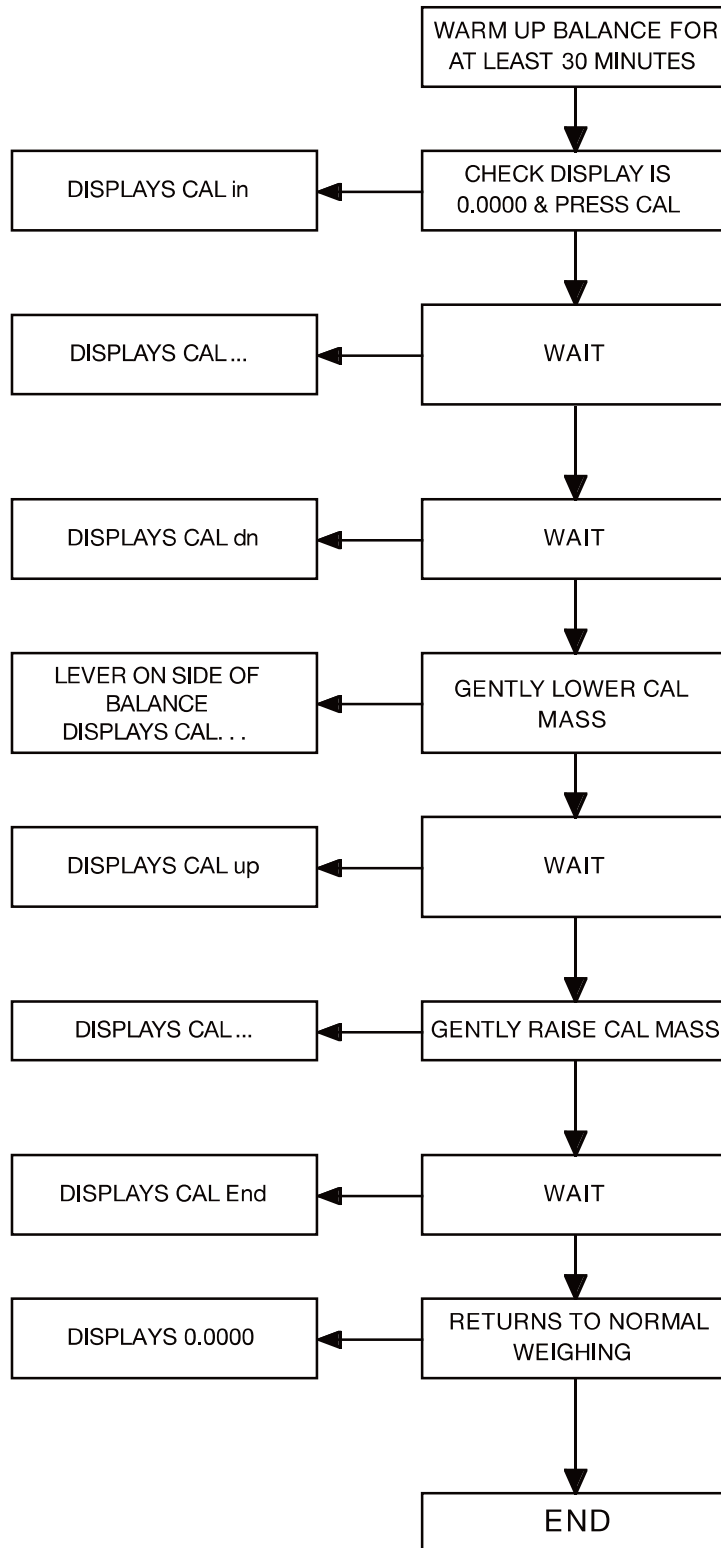

Simple Calibration Flow Chart

Simple Calibration Flow Chart

AD-4212C Series

Simple Calibration Flow Chart

Simple Calibration Flow Chart

EK-G/EW-G Series

Simple Calibration Flow Chart

A&D Company, Limited

Simple Calibration Flow Chart

EK-i/EW-i Series

Simple Calibration Flow Chart

Simple Calibration Flow Chart

Simple Calibration Flow Chart

Simple Calibration Flow Chart

Simple Calibration Flow Chart

Simple Calibration Flow Chart

Simple Calibration Flow Chart

Simple Calibration Flow Chart

FZ-CT/FX-CT Series

Simple Calibration Flow Chart

Simple Calibration Flow Chart

FZ-iWP/FX-iWP Series

Simple Calibration Flow Chart

Simple Calibration Flow Chart