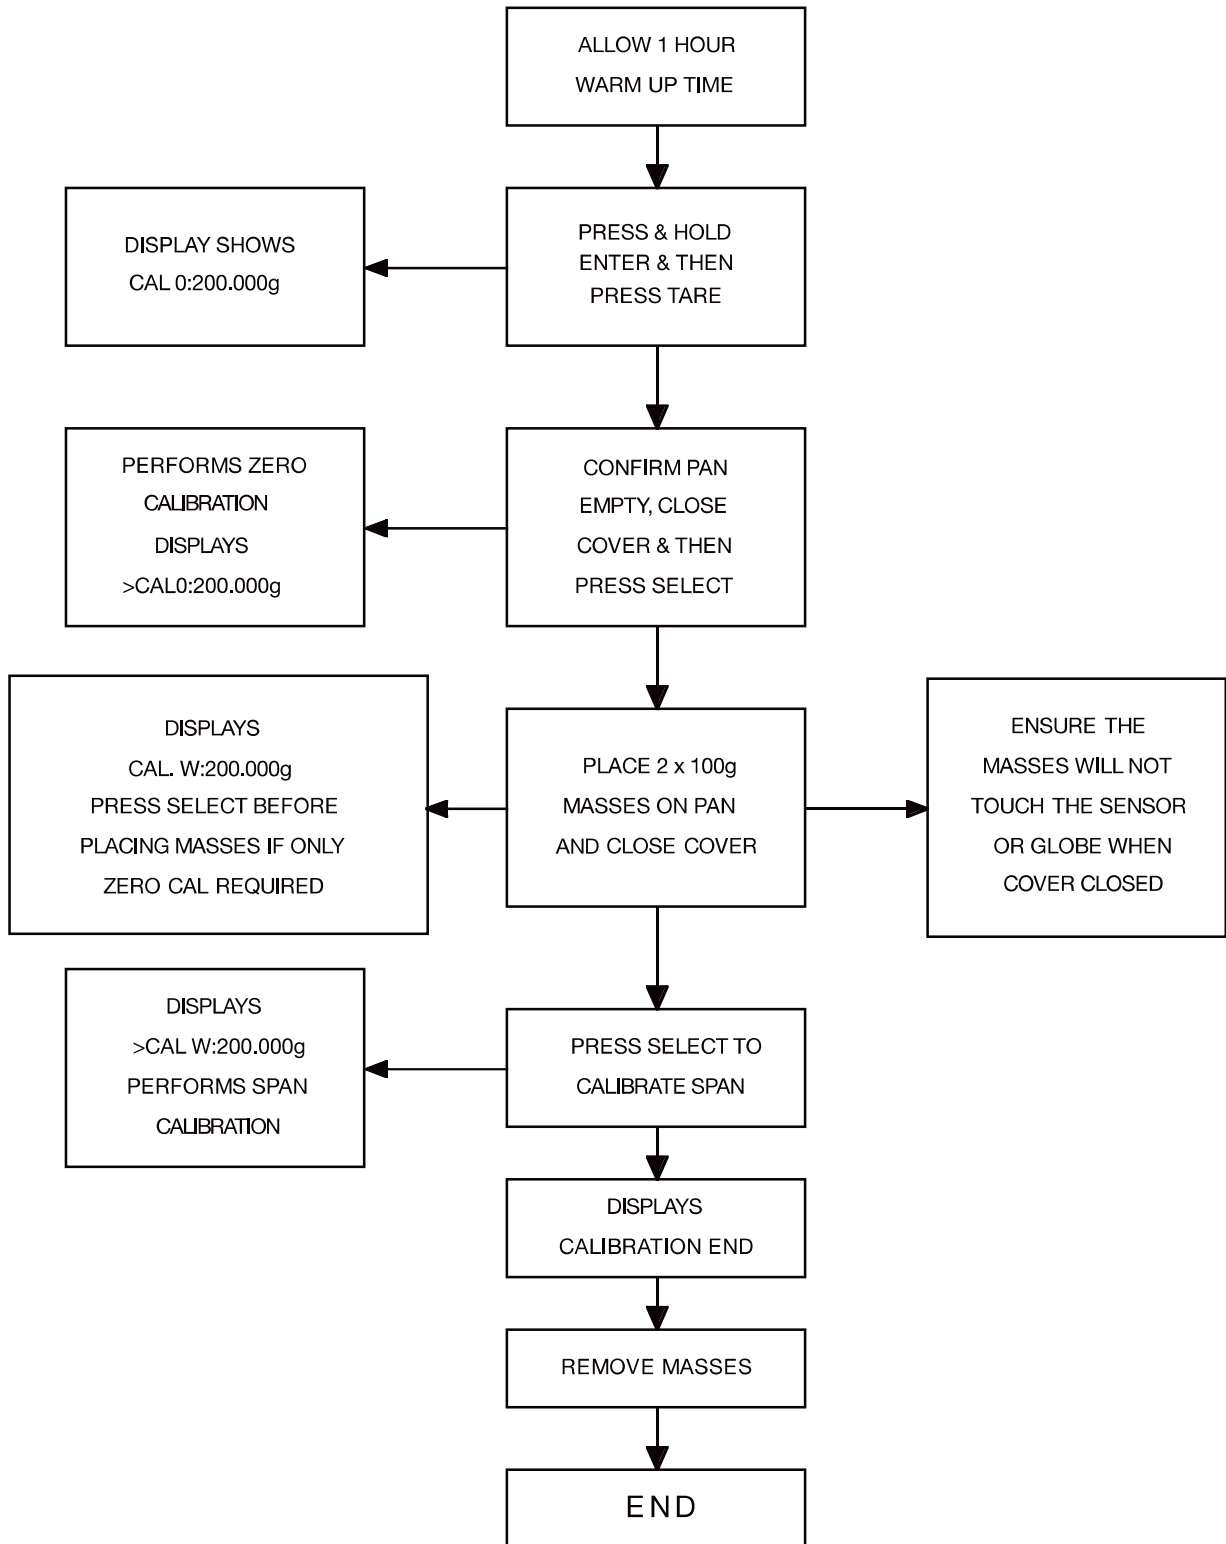

Simple Calibration Flow Chart