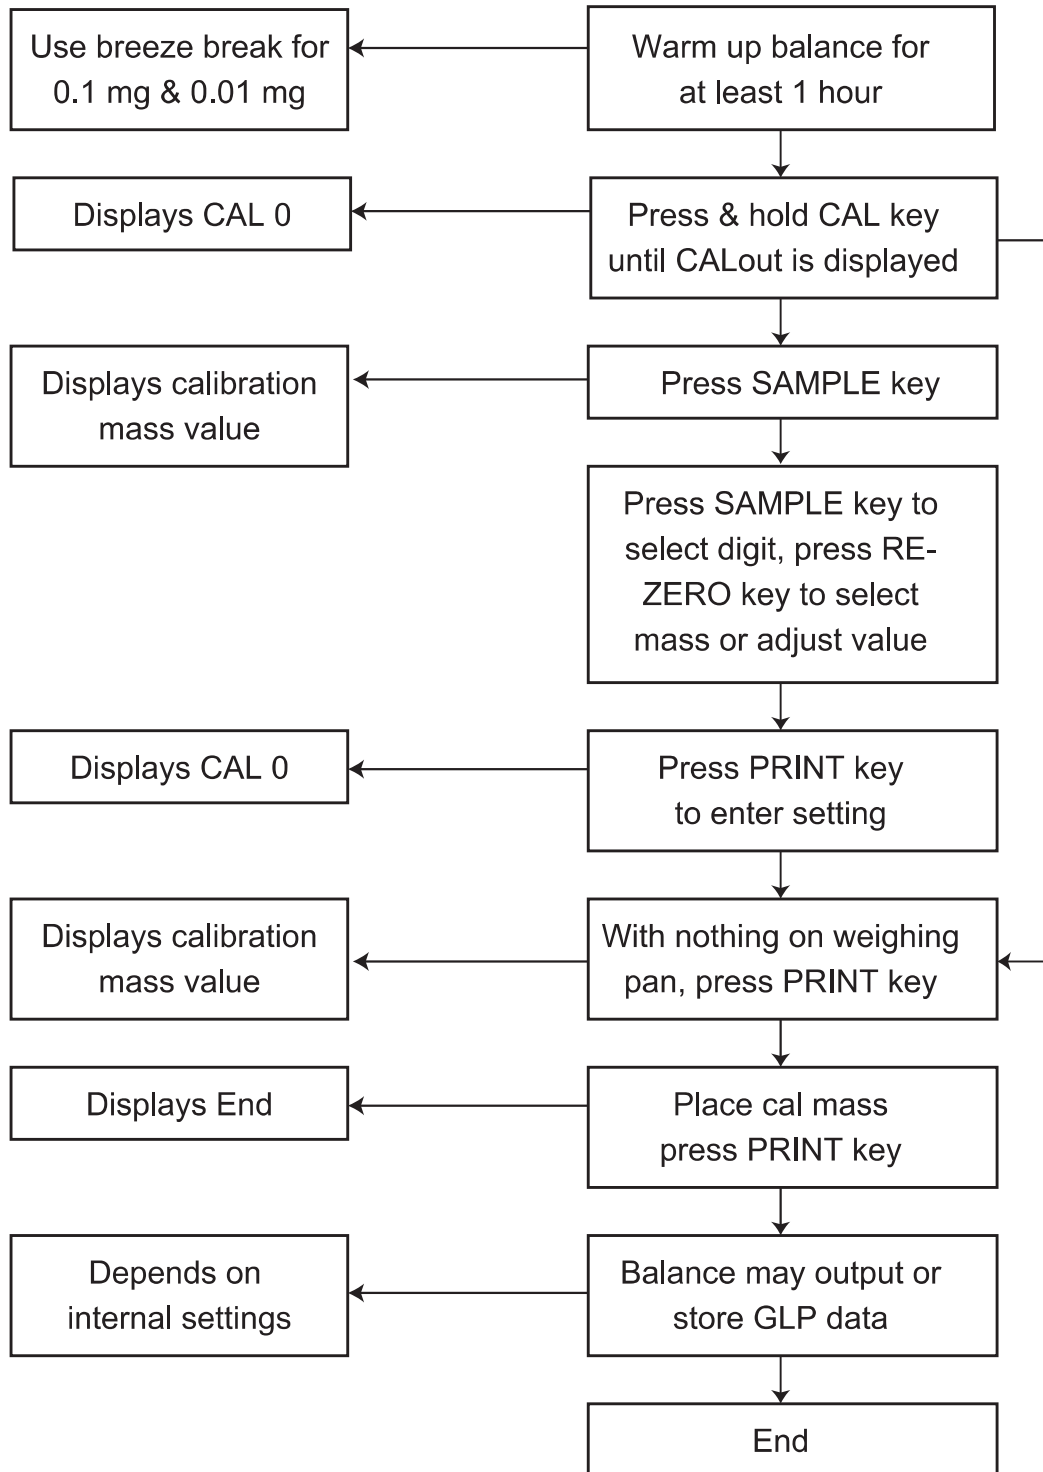

Indicators

AD-4316.....	Page 57
AD-4321.....	Page 58
AD-4322.....	Page 59
AD-4323.....	Page 60
AD-4324.....	Page 61
AD-4325.....	Page 62
AD-4326/7.....	Page 63
AD-4328.....	Page 64
AD-4329.....	Page 65
AD-4335/35C.....	Page 66
AD-4401.....	Page 67
AD-4402.....	Page 68

Simple Calibration Flow Chart

Simple Calibration Flow Chart

AD-4212C Series

Simple Calibration Flow Chart

Simple Calibration Flow Chart

EK-G/EW-G Series

Simple Calibration Flow Chart

A&D Company, Limited